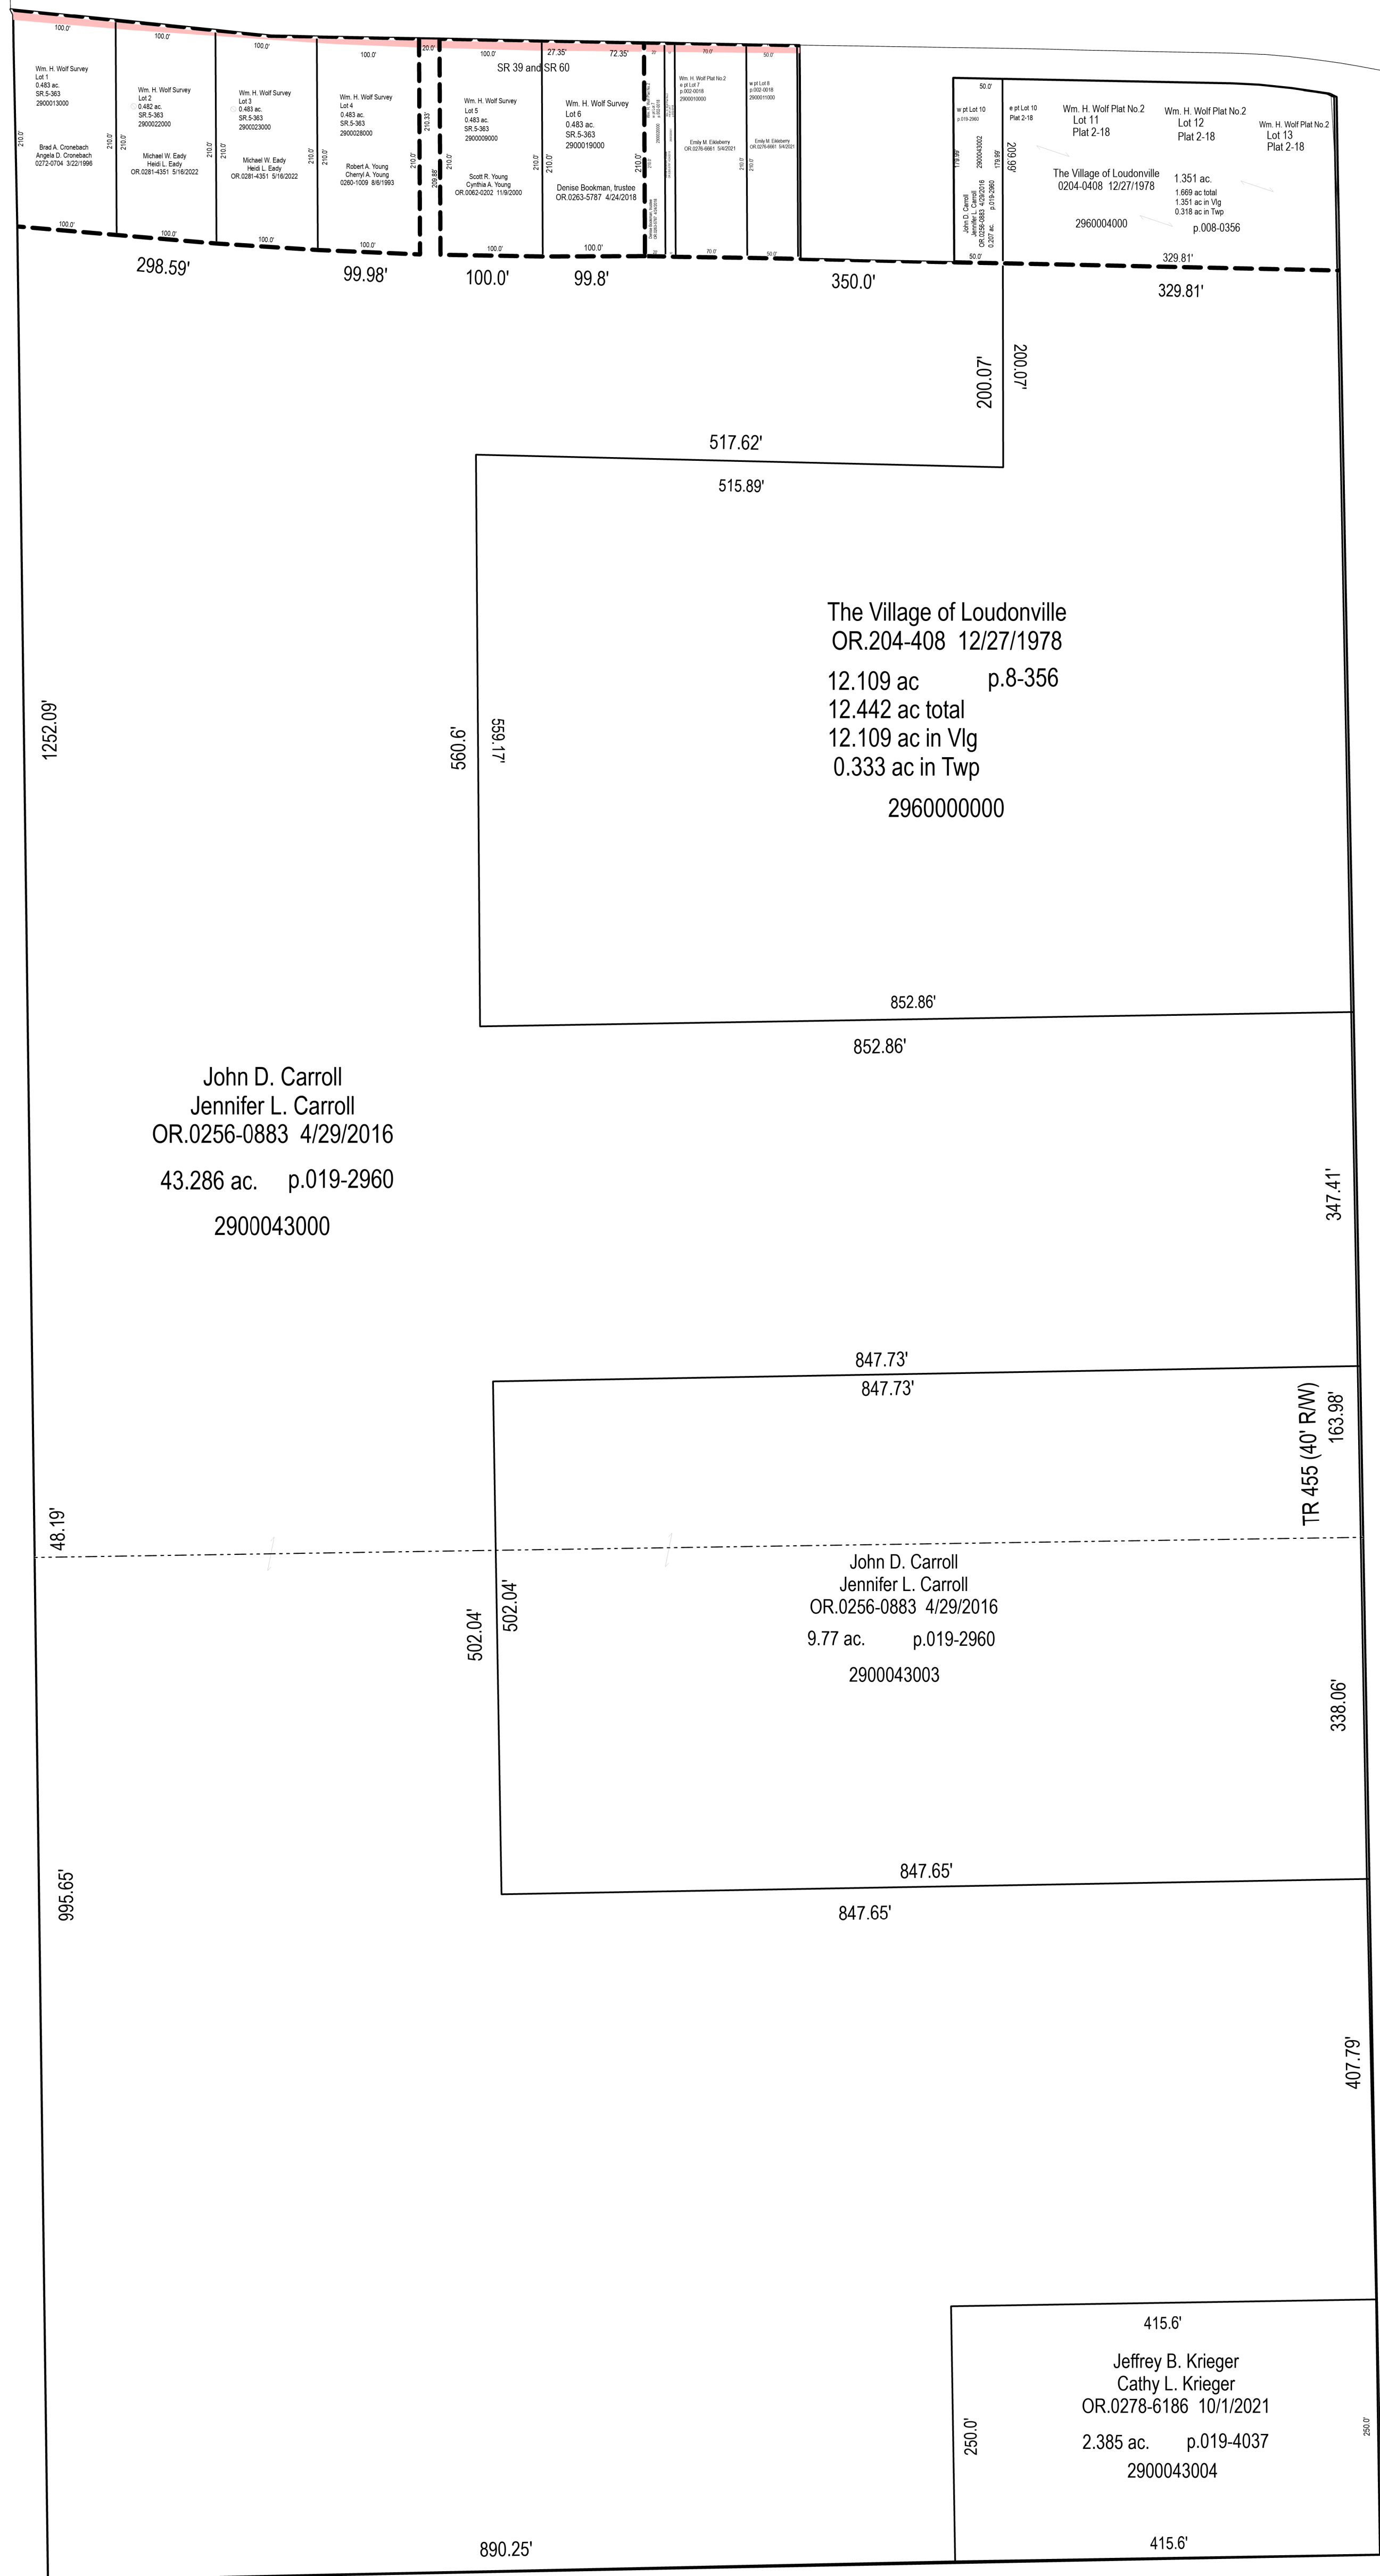

W-03B

S.F.T.
new survey required for next transfer

Last Revision: 11/15/2024

Loudonville (S part)
Sec. 6, T-19, R-15
Washington Twp.
Holmes County, Ohio

W-03A