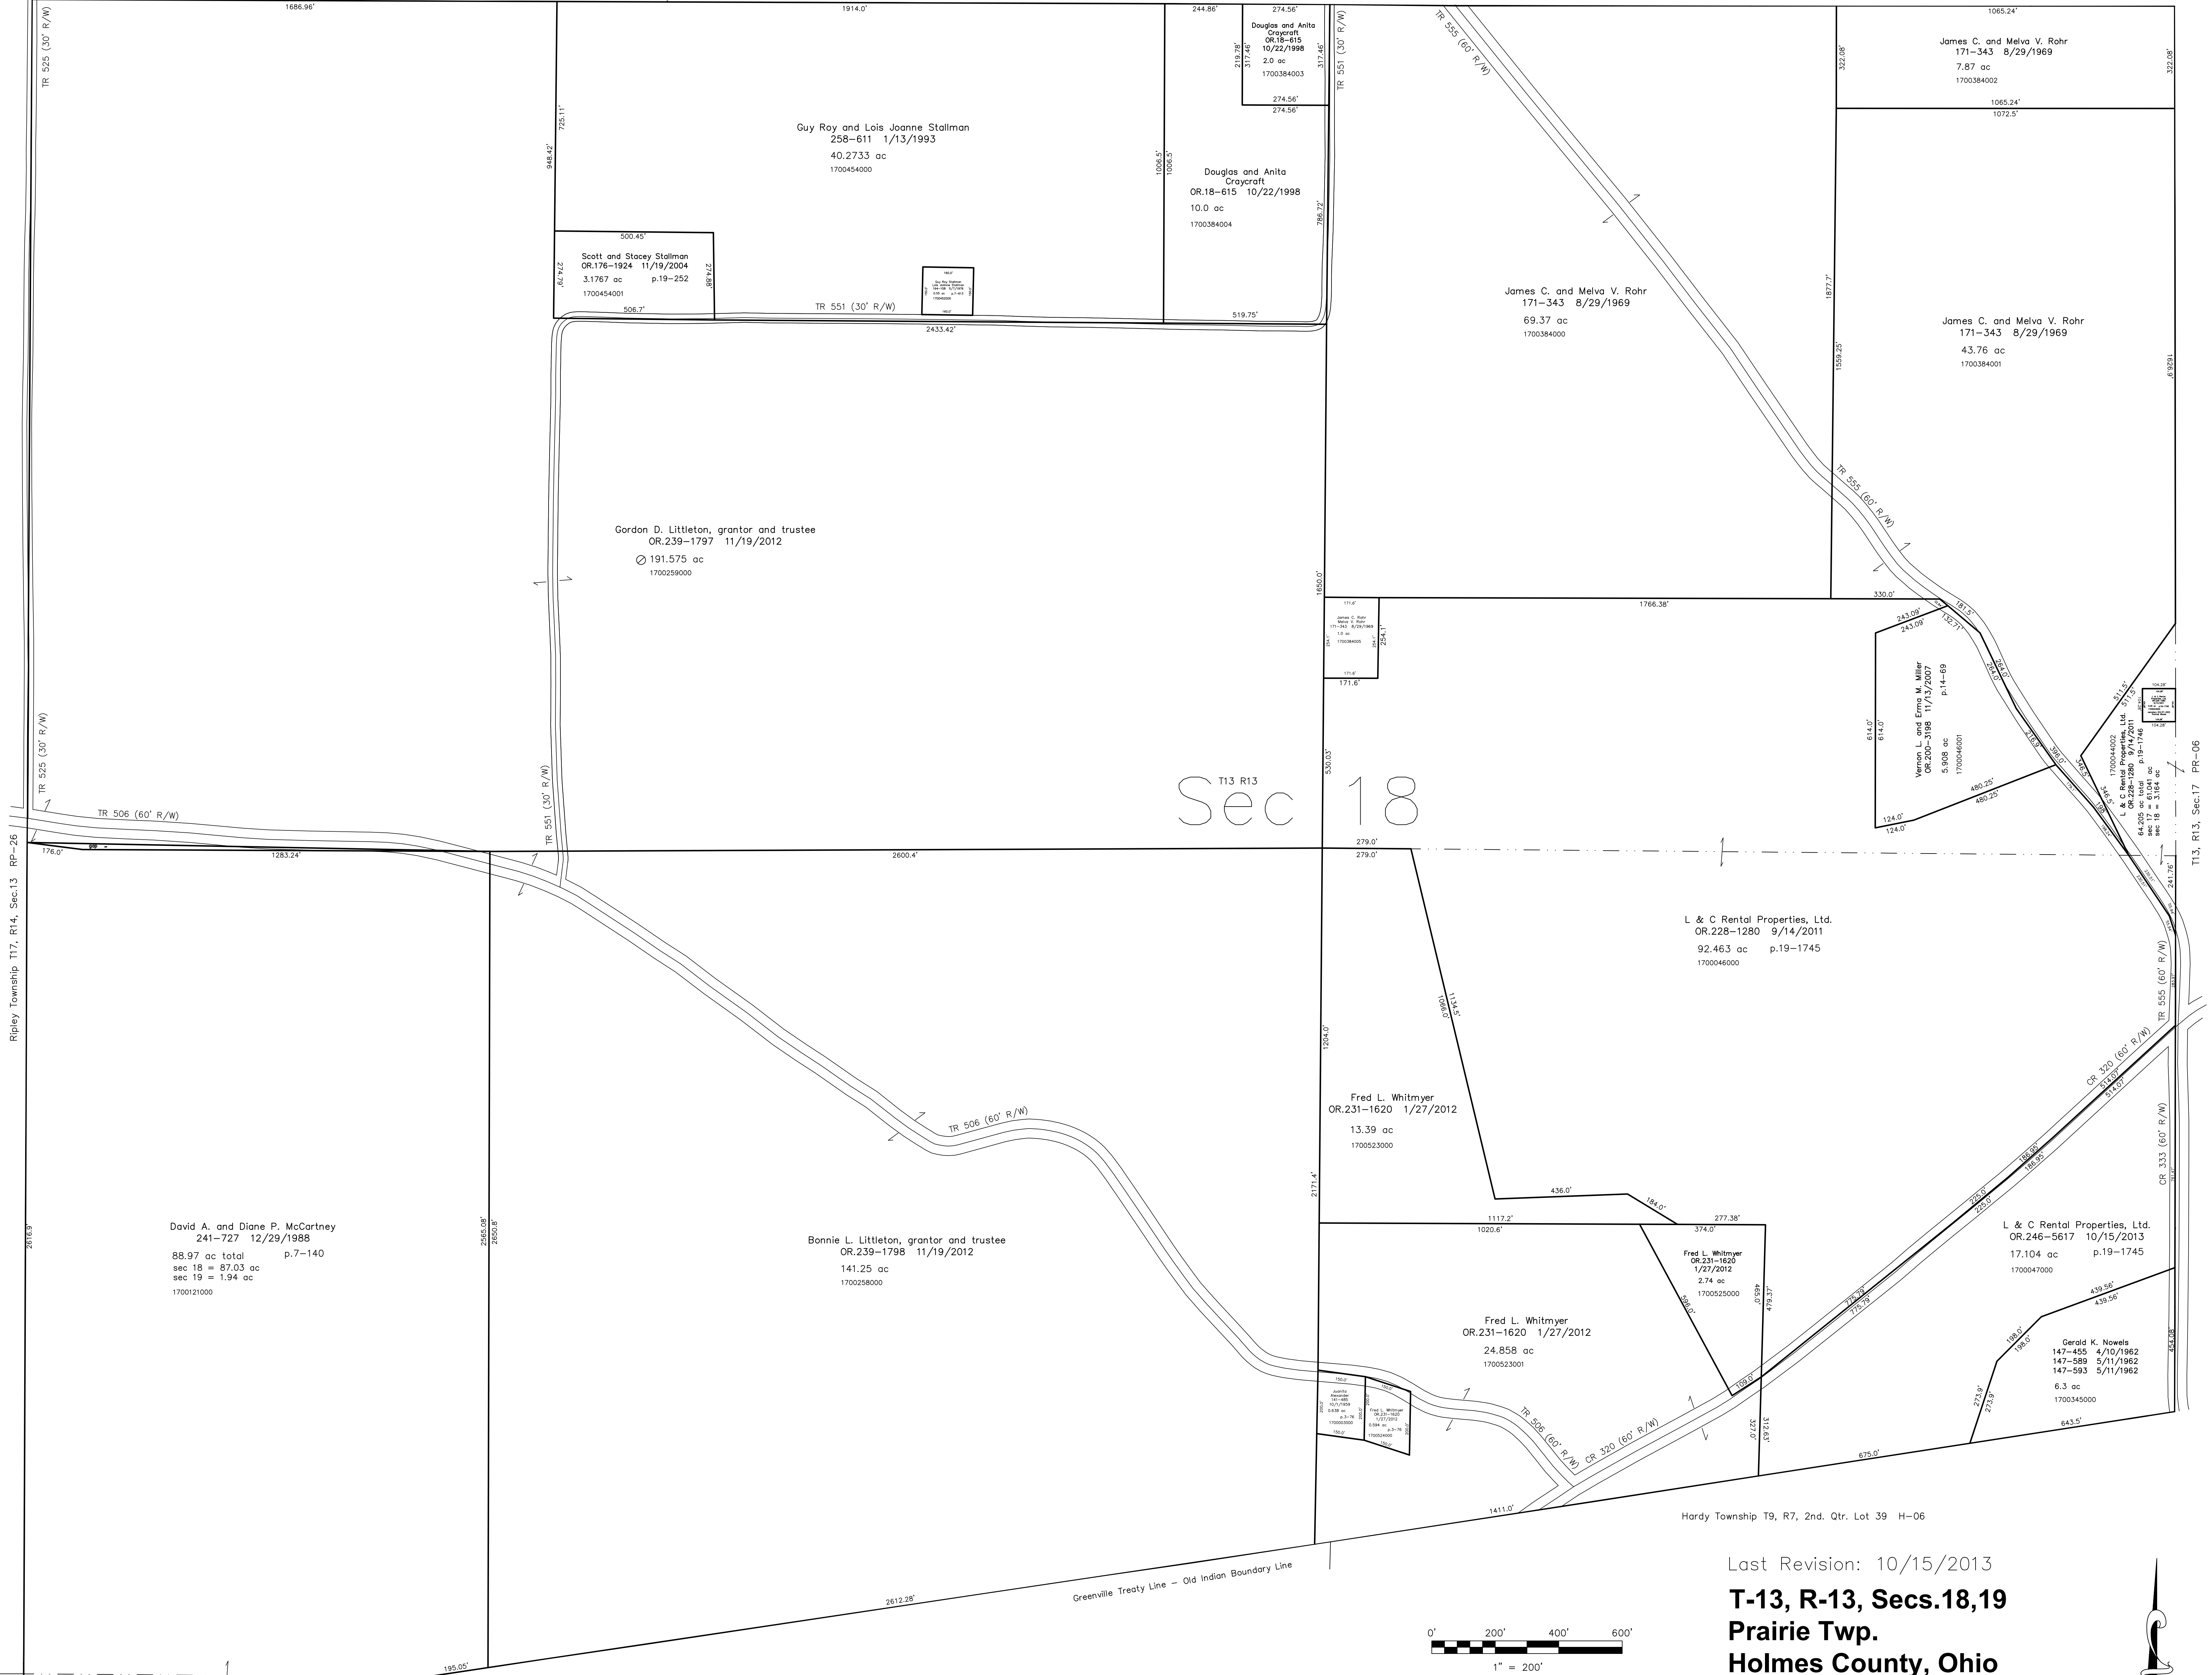

T13, R13, Sec.7 PR-02

Sec 18

Last Revision: 10/15/2013
T-13, R-13, Secs.18,19
Prairie Twp.
Holmes County, Ohio

⊙ new survey required for next transfer

PR-01

Monroe Township T9, R8, 1st. Qtr. Lot 34 M-23

Hardy Township T9, R7, 2nd. Qtr. Lot 39 H-06

Ripley Township T17, R14, Sec.13 RP-26

T13, R13, Sec.17 PR-06