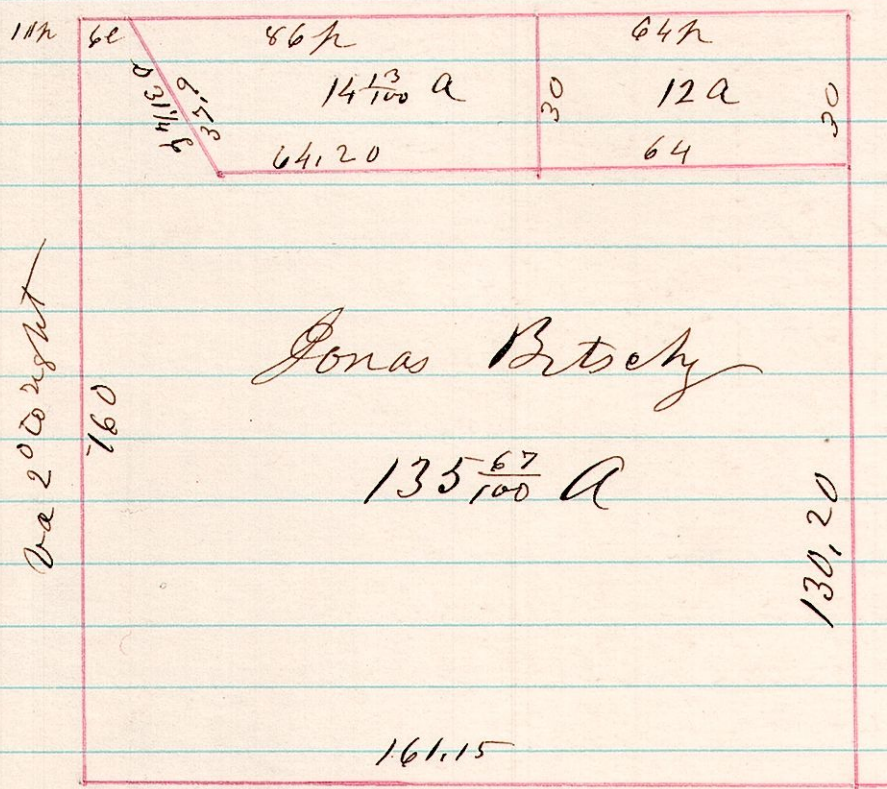

No 79

Ry sale A Survey made for Jonas Britschy, being
69^{lot} 12 Lot 12.4th q^u sp 9, R 6.

Survey June 28th 1875

H. H. Robinson
C. Surveyor

No 80

1519 1 A Survey made for James Liggett ser. being part
of the S E q^u of sec 1. sp 19, R 15.

Survey the above June 29th 1875

H. H. Robinson
C. Surveyor