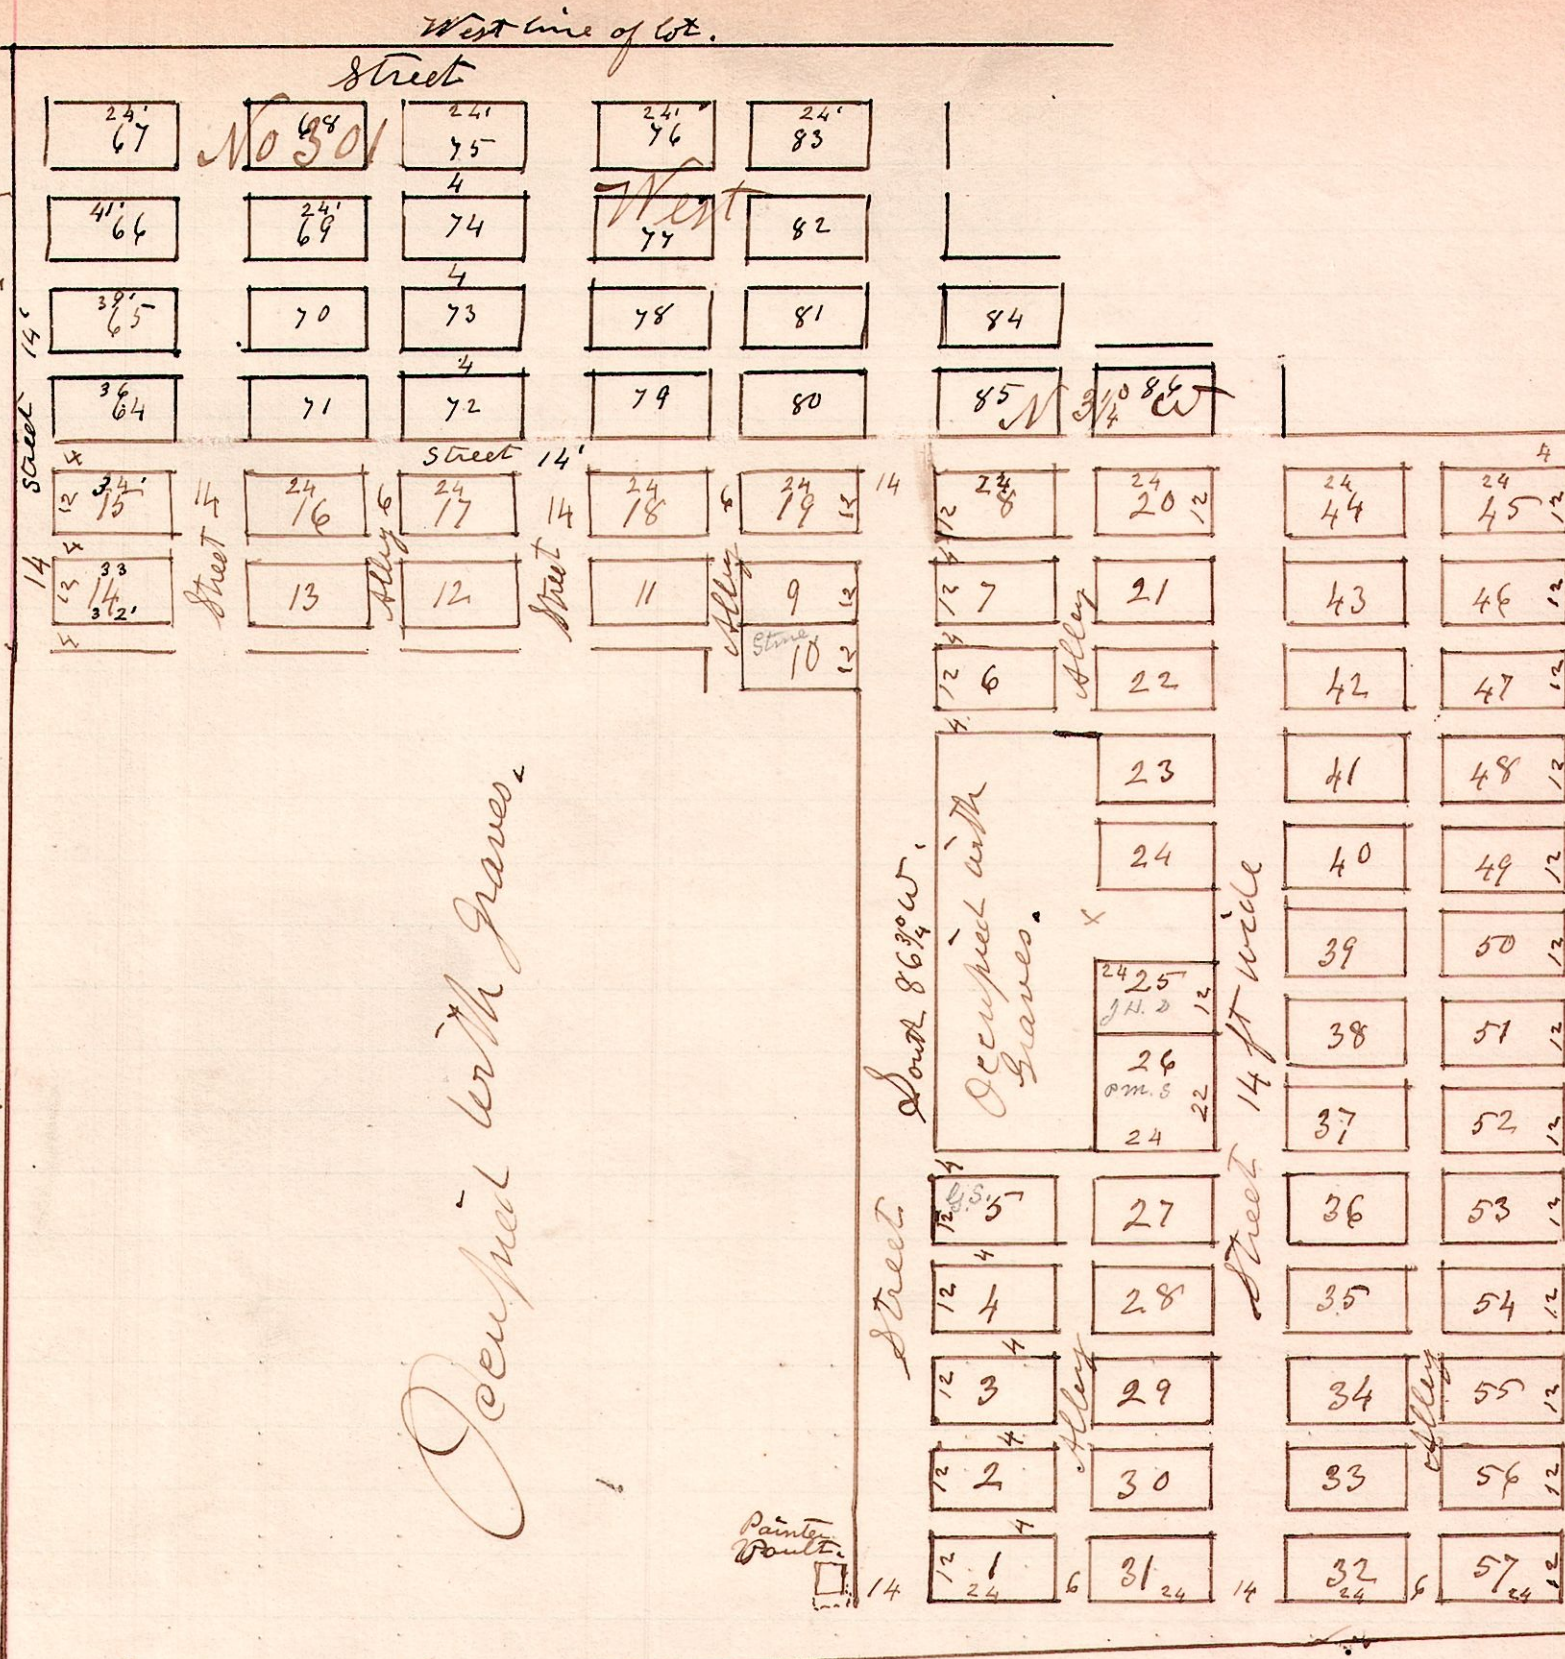

R J S a
12 14 9 8 4
6 10 4 2 1 5

Public Road

Public

Good Hope Lutheran Church.
The above represent lots as laid out in what is known
as Fryburg Cemetery, being located in Salt Creek Twp
Hobbes County, on the South East quarter of
Section 9, in Township 14 of Range 12 2nd on
lot No 5, fourth quarter, Township 10 of Range 6.
The old Indian boundary line running through
the cemetery lot.
Nov 11th 1890.

H. H. Robinson
County Surveyor