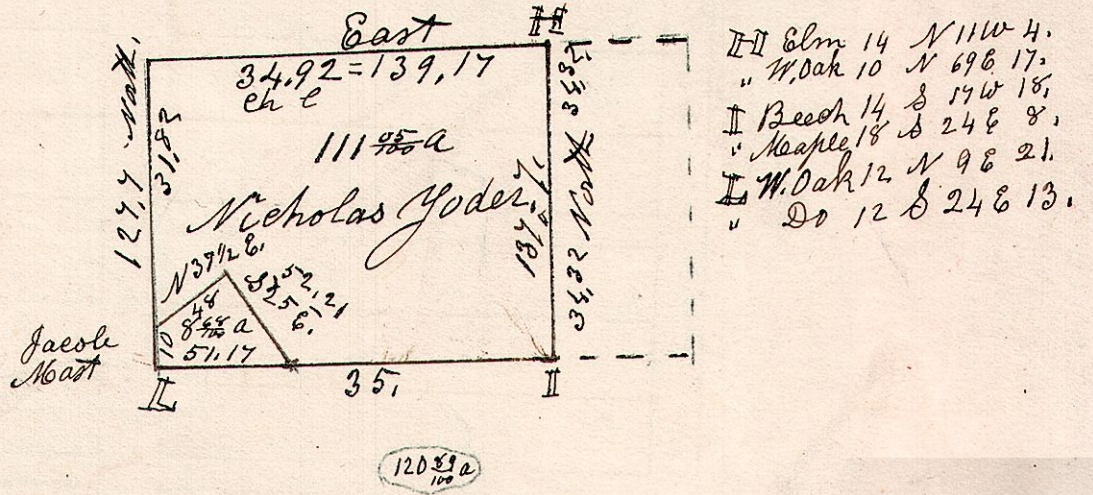

7.9.19.

October 10<sup>th</sup> 1871, for New Dimmock,  
 Situated on part of Out lots 6 & 7. North  
 of the the original plat of Millersburg Holmes Co Ohio.

6.9.4. Part of the west part  
 of N.W. qr. Sec 4, T9, R6.  
 April 16<sup>th</sup> 1866.

6.9.4. NW  
 NW pt of NW qr of S 4, T9, R6.  
 634  
 April 2<sup>nd</sup> 1837.

6.9.15 1/2  
 April 20<sup>th</sup> 1849.

657  
 Surveyed the S & PT  
 of the above for Georse  
 Umstead

W. Oak 19 - 8698.25  
 Do 20 - 8164.32