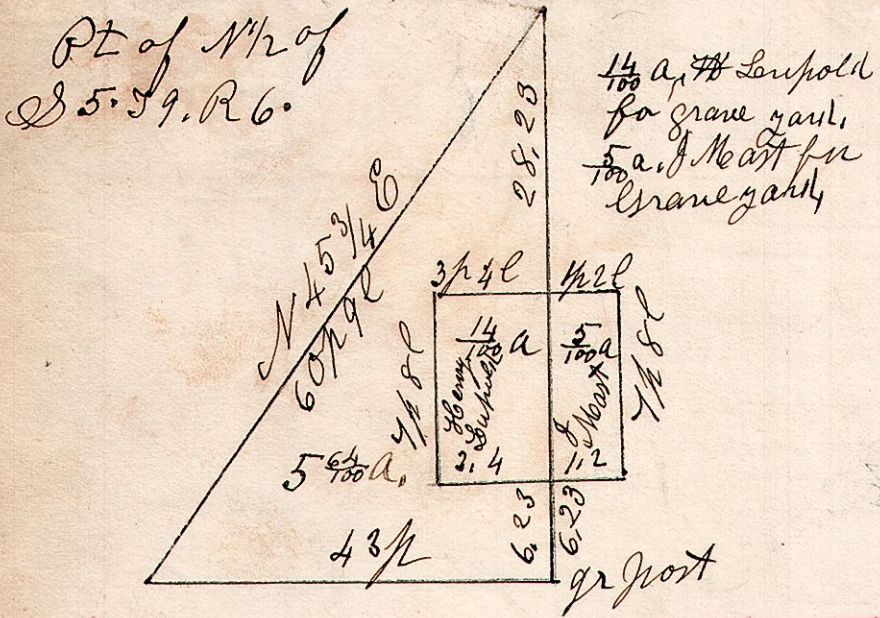

7.9.19.

October 10<sup>th</sup> 1871, for New Dimmock,  
 Situated on part of Out lots 6 & 7. North  
 of the the original plat of Millersburg Holmes Co Ohio.

6.9.4. Part of the west part  
 of N.W. qr. Sec 4, T9, R6.  
 April 16<sup>th</sup> 1866.

6.9.4. NW  
 NW pt of NW qr of S 4, T9, R6.  
 634  
 April 2<sup>nd</sup> 1837.

6.9.15 1/2  
 April 20<sup>th</sup> 1849.

657  
 Surveyed the S & PT  
 of the above for Georse  
 Umstead

W. Oak 19 - 8698.25  
 Do 20 - 8164.32