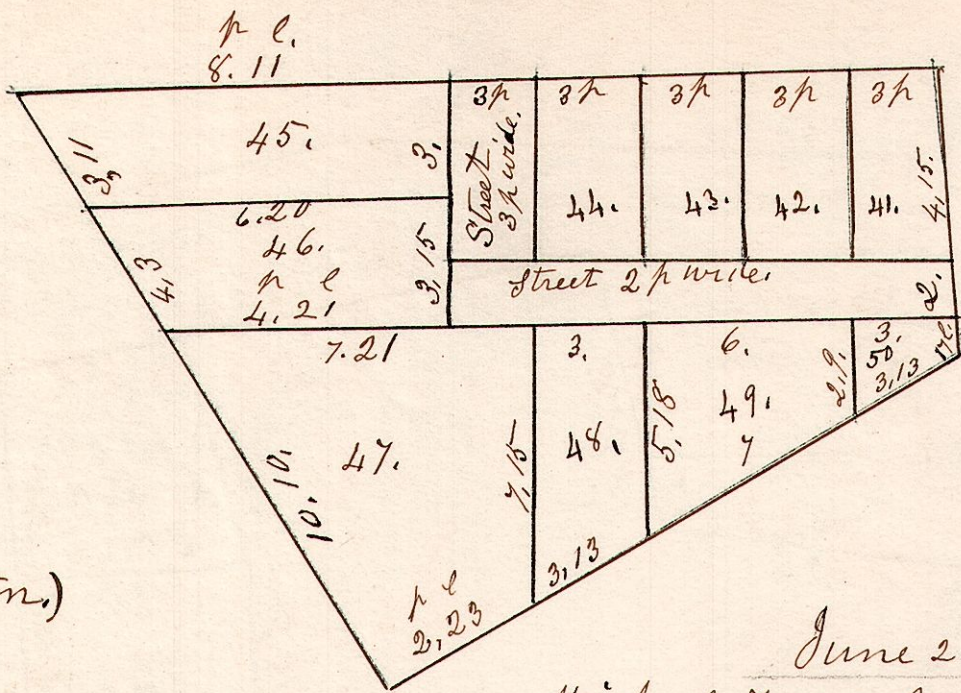

6.10.18.4th gr.

941

(Now Benton.)

June 24th 1840.

Michael Troyer proprietor of the above lots,
 Situated on out lot No 9, S.W. corner of Martinsburg,
 on S.W. cor. of 1/2 of lot 18. in Tp 10. of Range 6, sec 4.

6-10-18-4th gr.

June 24th 1842. Being out lot No 9,
 to the town of Martinsburg. (Now Benton 1905)