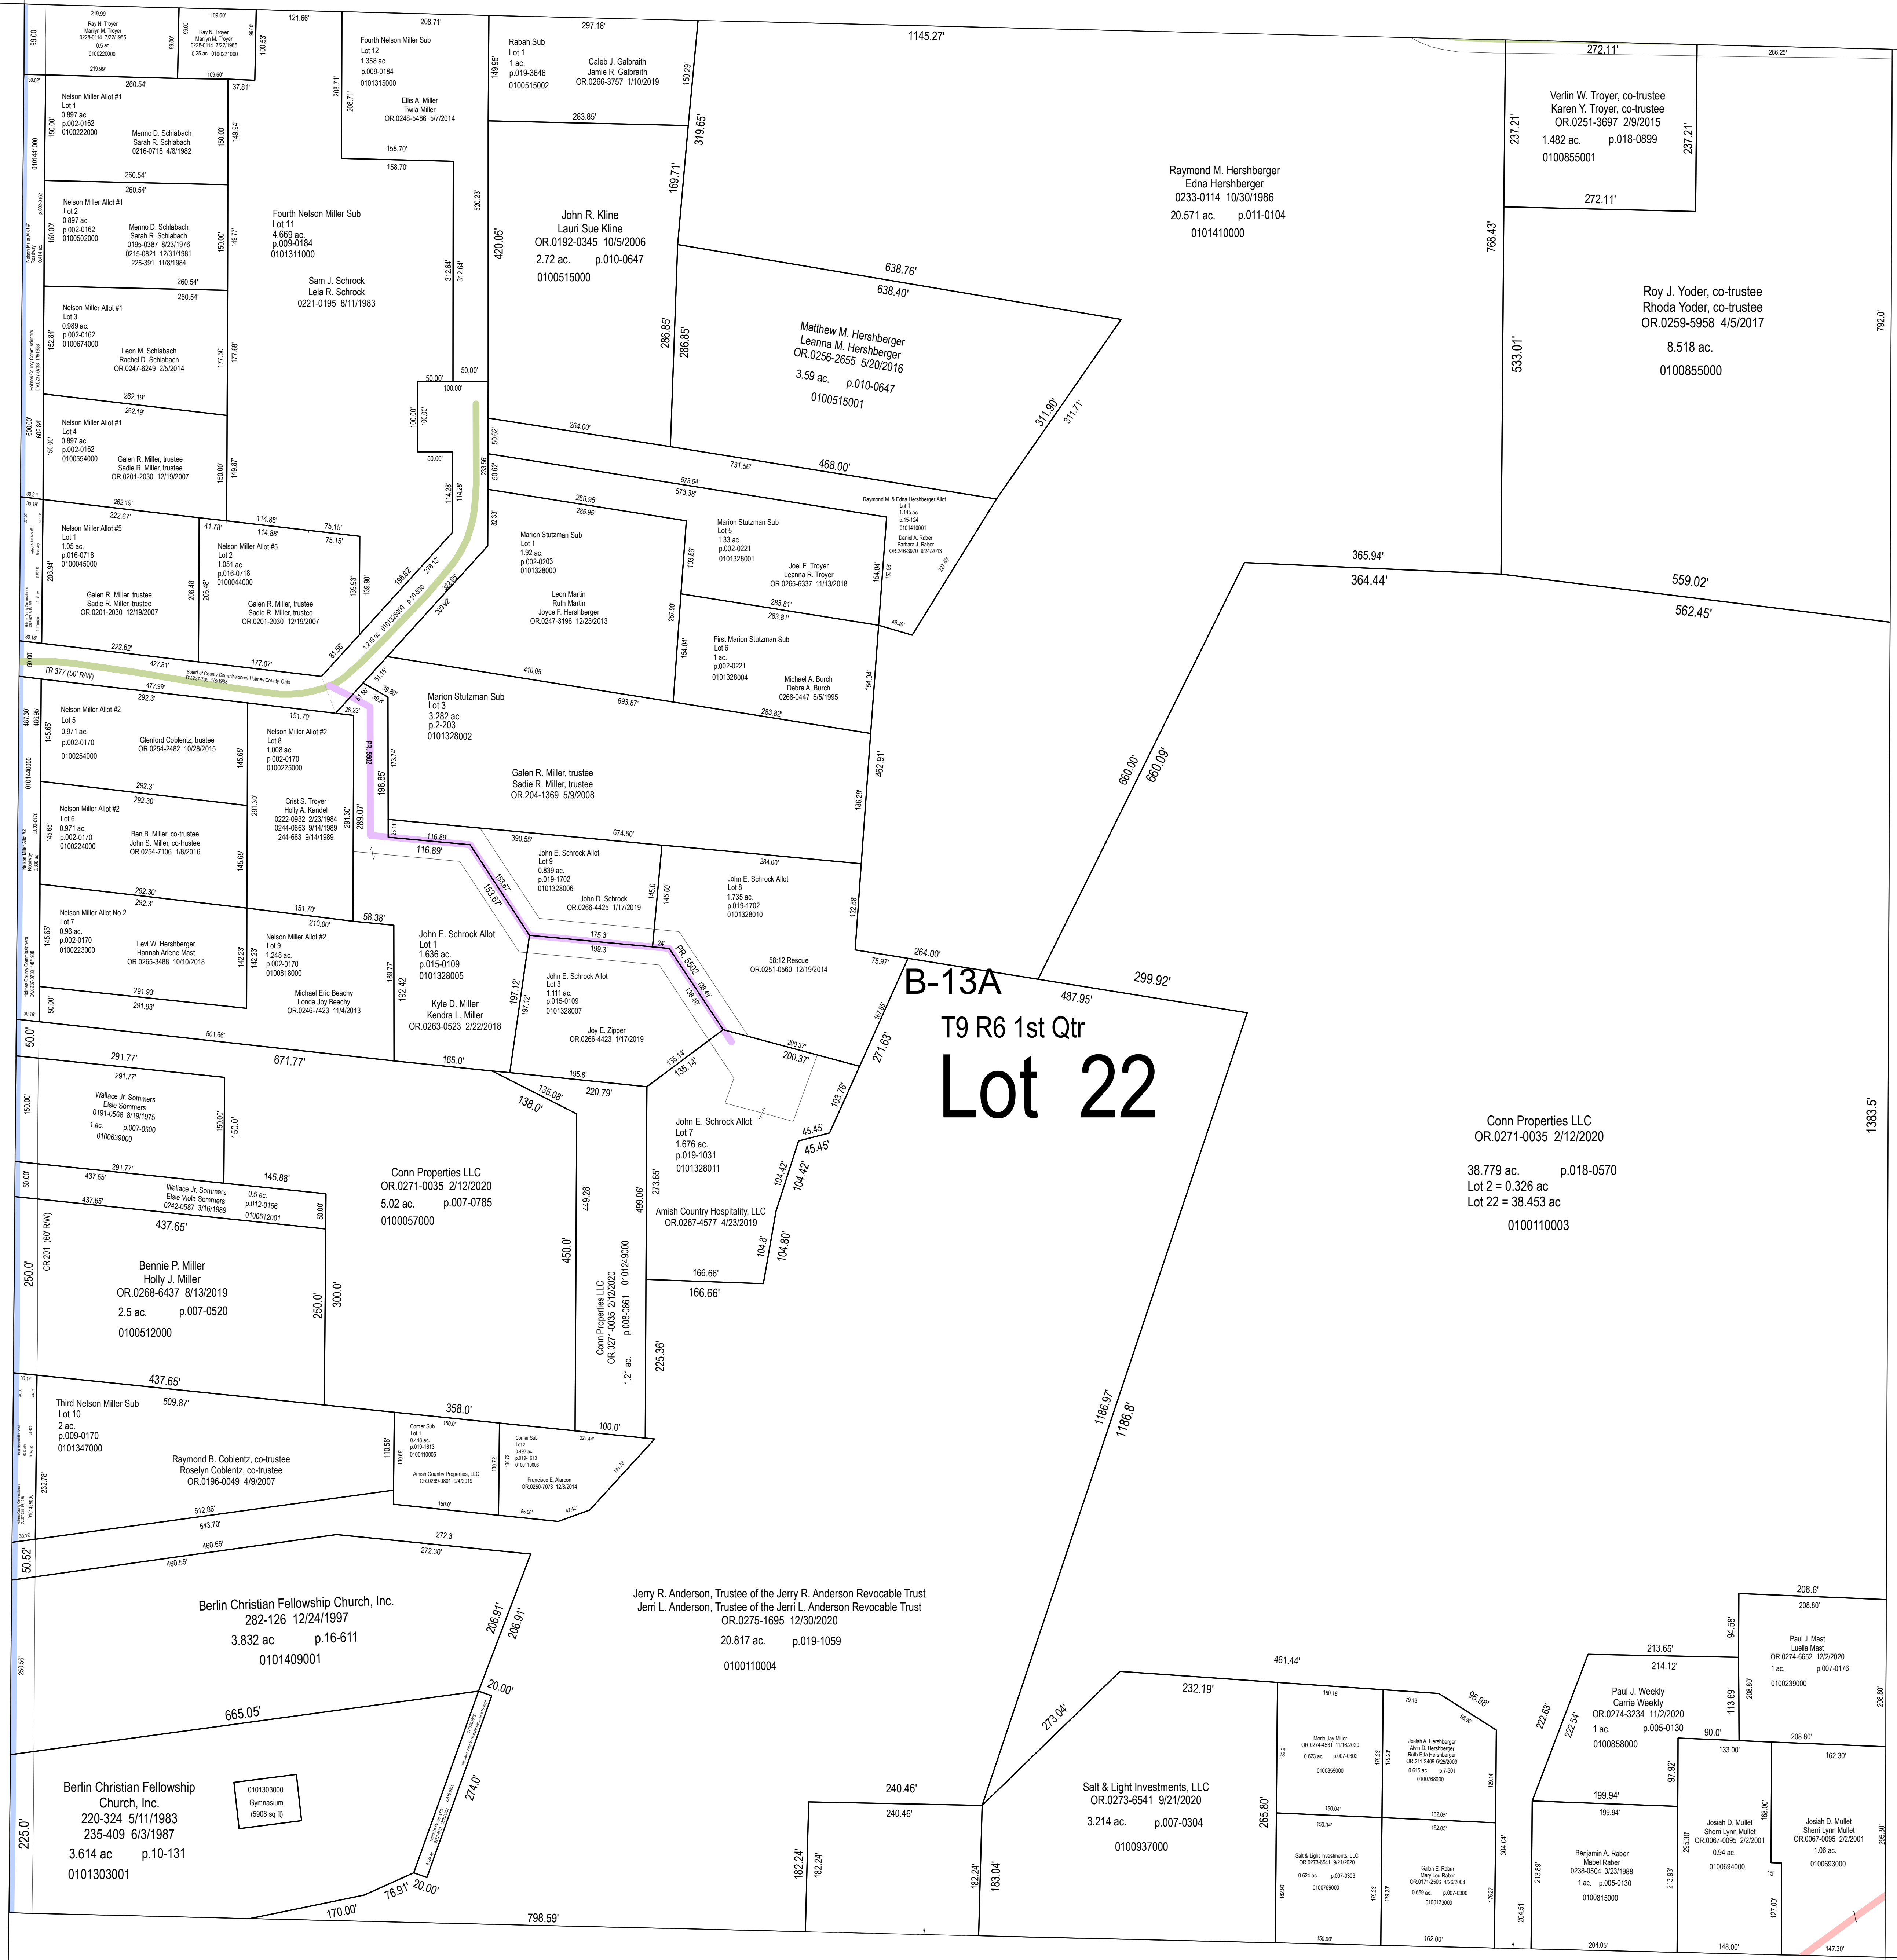

B-13A

T9 R6 1st Qtr

Lot 22

S.F.T.
new survey required for next transfer

Last Revision: 1/5/2022

Lot 22, 1st Qtr.
T-9, R-6
Berlin Twp.
Holmes County, Ohio

B-13A