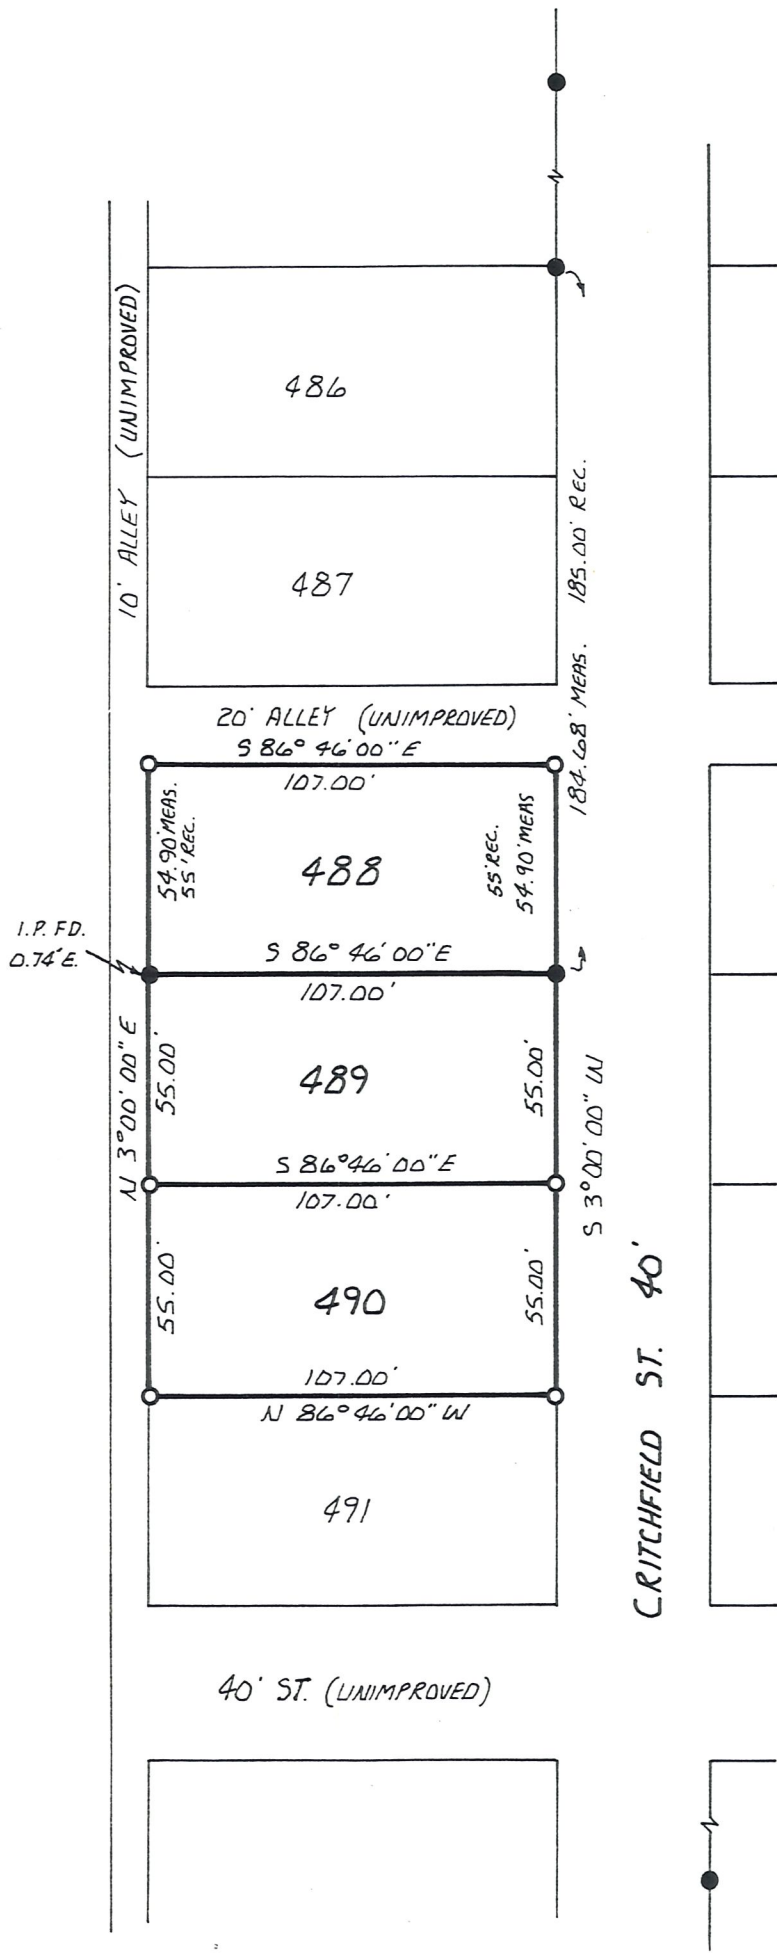

LOTS 488, 489 & 490
 CRITCHFIELD ADDITION
 VILLAGE OF MILLERSBURG
 HOLMES COUNTY, OHIO

- IRON PIN FOUND
- 5/8" RE-BAR WITH I.D. CAP SET

SURVEYED FOR JAY NEWMAN

I CERTIFY THIS SURVEY TO BE CORRECT
 TO THE BEST OF MY KNOWLEDGE.

Donald C Baker
 DONALD C. BAKER P.S. 6938

4321 T.R. 252
 GLENMONT OH.

JULY 28, 1987