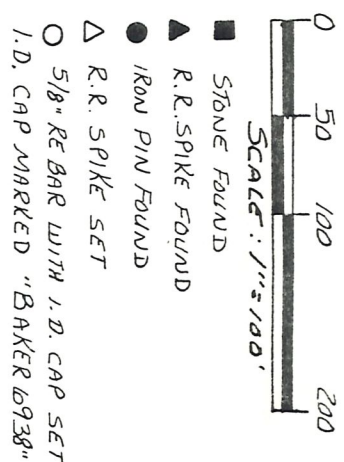

VILLAGE OF MILLERSBURG
OUT LOT 23

(OLD OUTLOT No. 16 & 17)
(DEED VOL. 11 PAGE 206)

HARDY TOWNSHIP, T-9-N-R-7W
HOLMES COUNTY, OHIO

*All 16/109
If this plat is to
be used for recording
it must be updated and
include distances between all
monuments shown hereon*