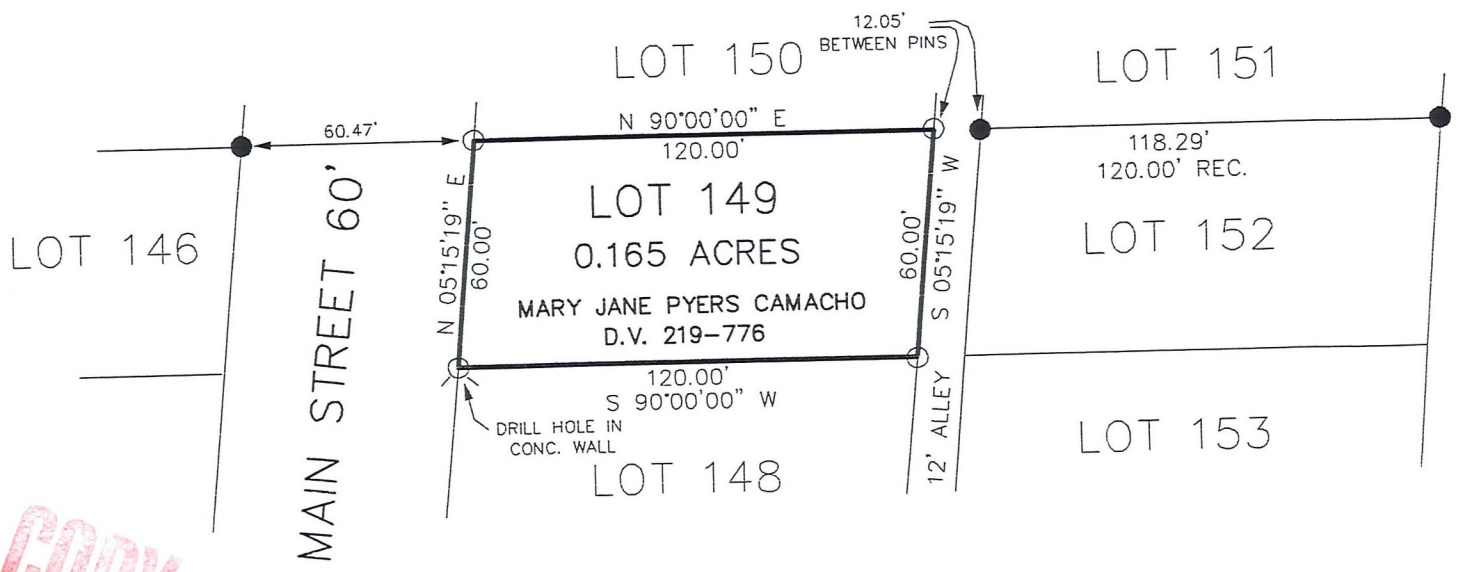

- IRON PIN FOUND
- 5/8" REBAR WITH I.D. CAP SET
I.D. CAP MARKED "BAKER 6938"

RETRACEMENT SURVEY OF LOT 149

VILLAGE OF KILLBUCK
LOT 149
HOLMES COUNTY, OHIO

SURVEYED FOR: MARY JANE CAMACHO

RECEIVED
NOV 05 2002
Hol. Co. Tax Map Office