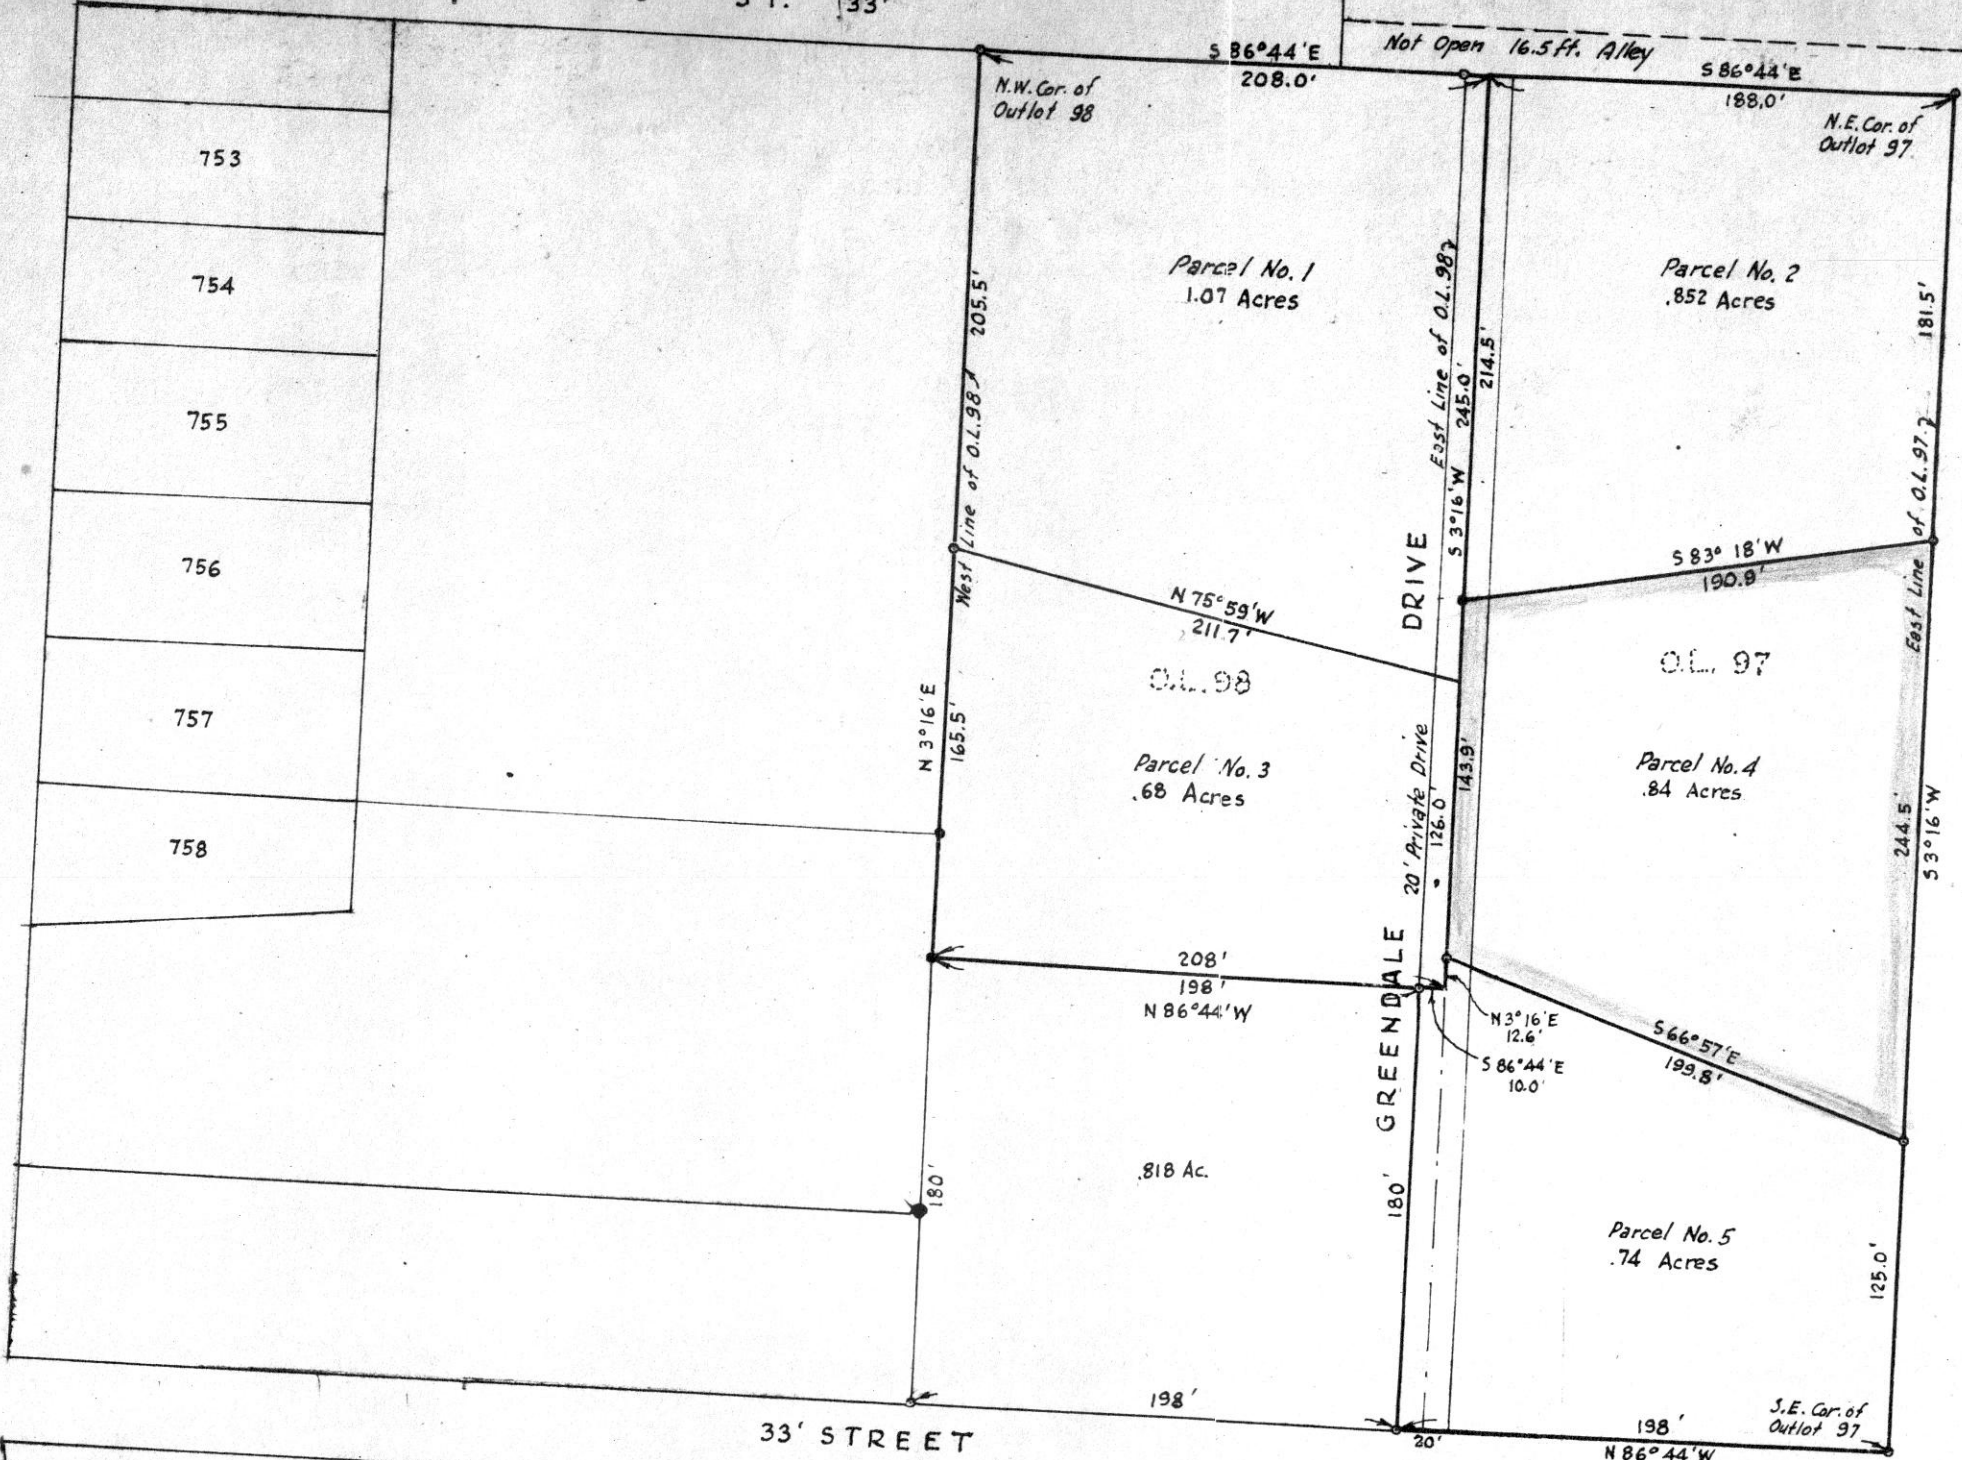

DOUGLAS ST. 33'

SOUTH MONROE STREET

80847

REC'D: May 4-1966
 AT 11:50 O'CLOCK A.M.
 RECORDED: May 4-1966
 HOLMES CO. Plat. VOL. 4, PG. 96
 FEE: \$ 3.10
 Evelyn Anderson RECORDER

15 1/4 x 20 1/4

Greendale Acres

IN
 Outlots 97 & 98
 Village of Millersburg
 Section 19, Township 9, Range 7
 Hardy Township, Holmes County
 Ohio

Scale 1" = 50 Ft. May 1965

Drawn from
 a survey by
 William Sellner
 Reg. Sur. No. 3915