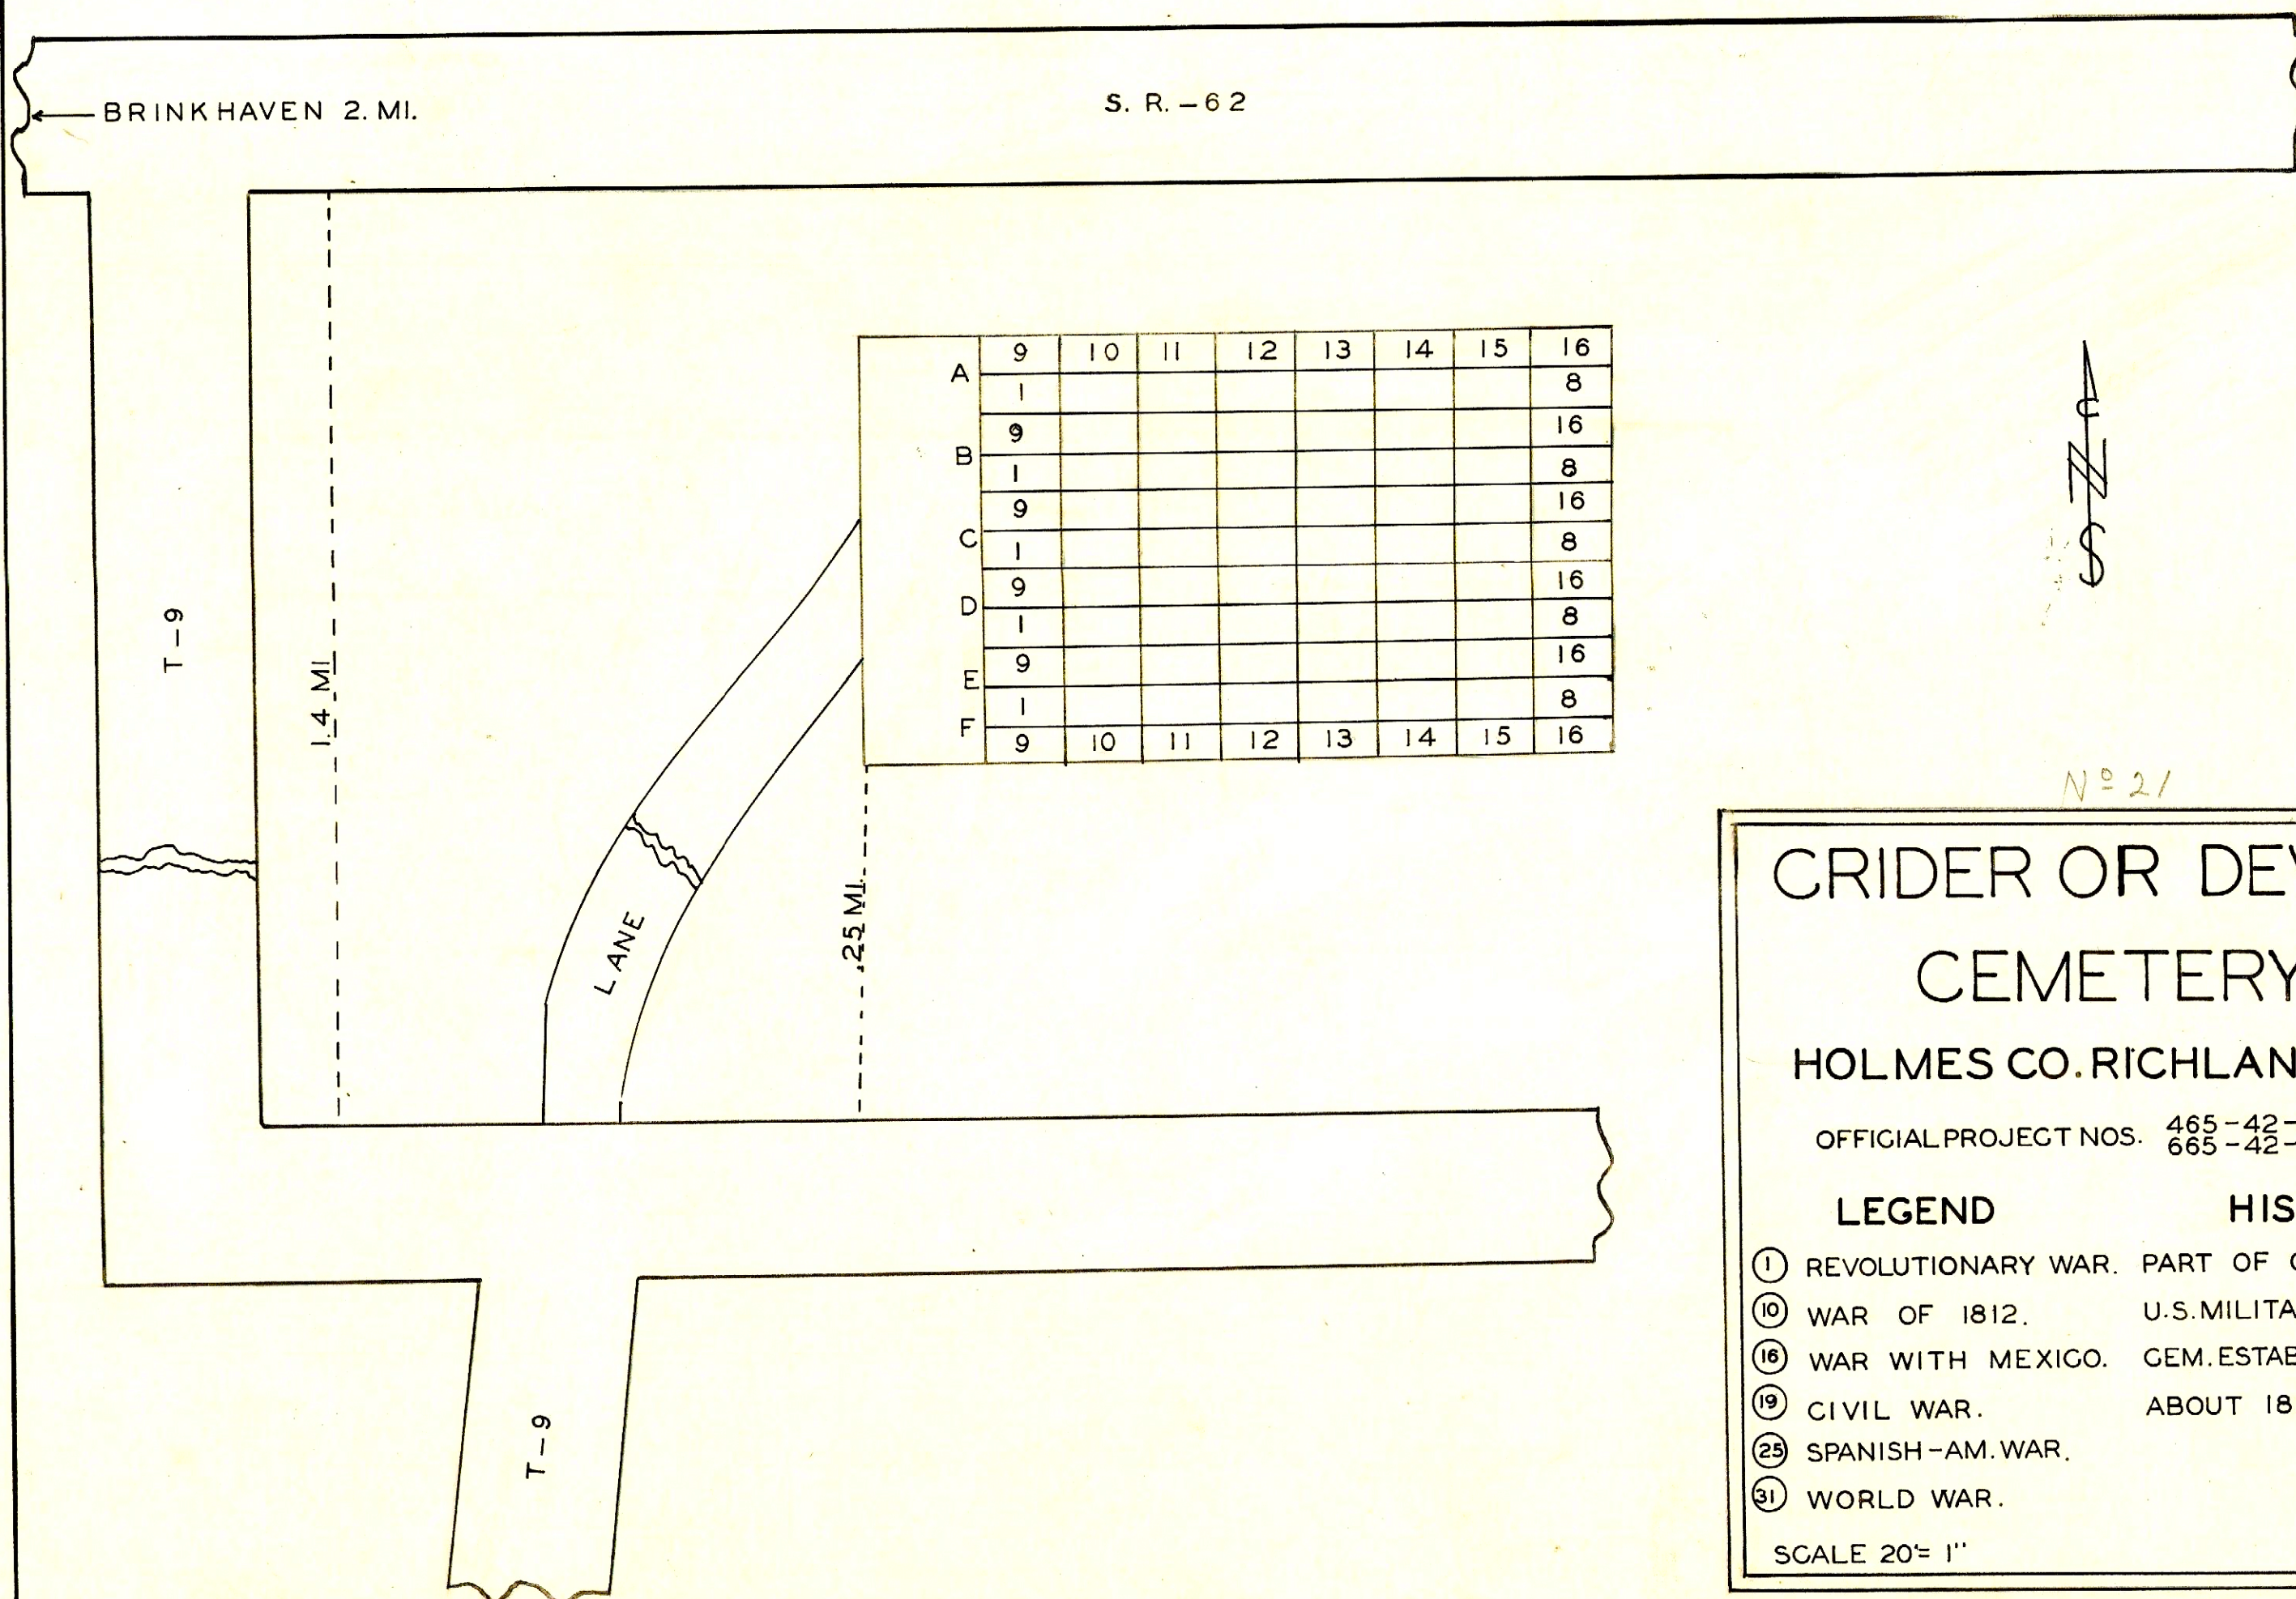

SCALE 20"=1" .082 ACRE

N<sup>o</sup> 183

**SWARTZENTRUBER  
CEMETERY**  
HOLMES CO. BERLIN TWP.

OFFICIAL PROJECT NOS. 465-42-3-467  
665-42-3-232

<b>LEGEND</b>	<b>HISTORY</b>
① REVOLUTIONARY WAR. PART OF ORIGINAL	
⑩ WAR OF 1812. U.S. MILITARY GRANT.	
⑯ WAR WITH MEXICO. GEM. ESTABLISHED	
⑲ CIVIL WAR. ABOUT 1882.	
⑳ SPANISH-AM. WAR.	
㉑ WORLD WAR.	

SCALE 20"=1" .082 ACRE

N<sup>o</sup> 27

**CRIDER OR DEVORE  
CEMETERY**  
HOLMES CO. RICHLAND TWP.

OFFICIAL PROJECT NOS. 465-42-3-467  
665-42-3-232

<b>LEGEND</b>	<b>HISTORY</b>
① REVOLUTIONARY WAR. PART OF ORIGINAL	
⑩ WAR OF 1812. U.S. MILITARY GRANT.	
⑯ WAR WITH MEXICO. GEM. ESTABLISHED	
⑲ CIVIL WAR. ABOUT 1850.	
⑳ SPANISH-AM. WAR.	
㉑ WORLD WAR.	

SCALE 20"=1" .11 ACRE

N<sup>o</sup> 137

**UNKNOWN  
CEMETERY**  
HOLMES CO. PAINT TWP.

OFFICIAL PROJECT NOS. 465-42-3-467  
665-42-3-232

<b>LEGEND</b>	<b>HISTORY</b>
① REVOLUTIONARY WAR. PART OF ORIGINAL	
⑩ WAR OF 1812. U.S. MILITARY GRANT.	
⑯ WAR WITH MEXICO. GEM. ESTABLISHED	
⑲ CIVIL WAR. ABOUT 1843.	
⑳ SPANISH-AM. WAR.	
㉑ WORLD WAR.	

SCALE 20"=1" .13 ACRE