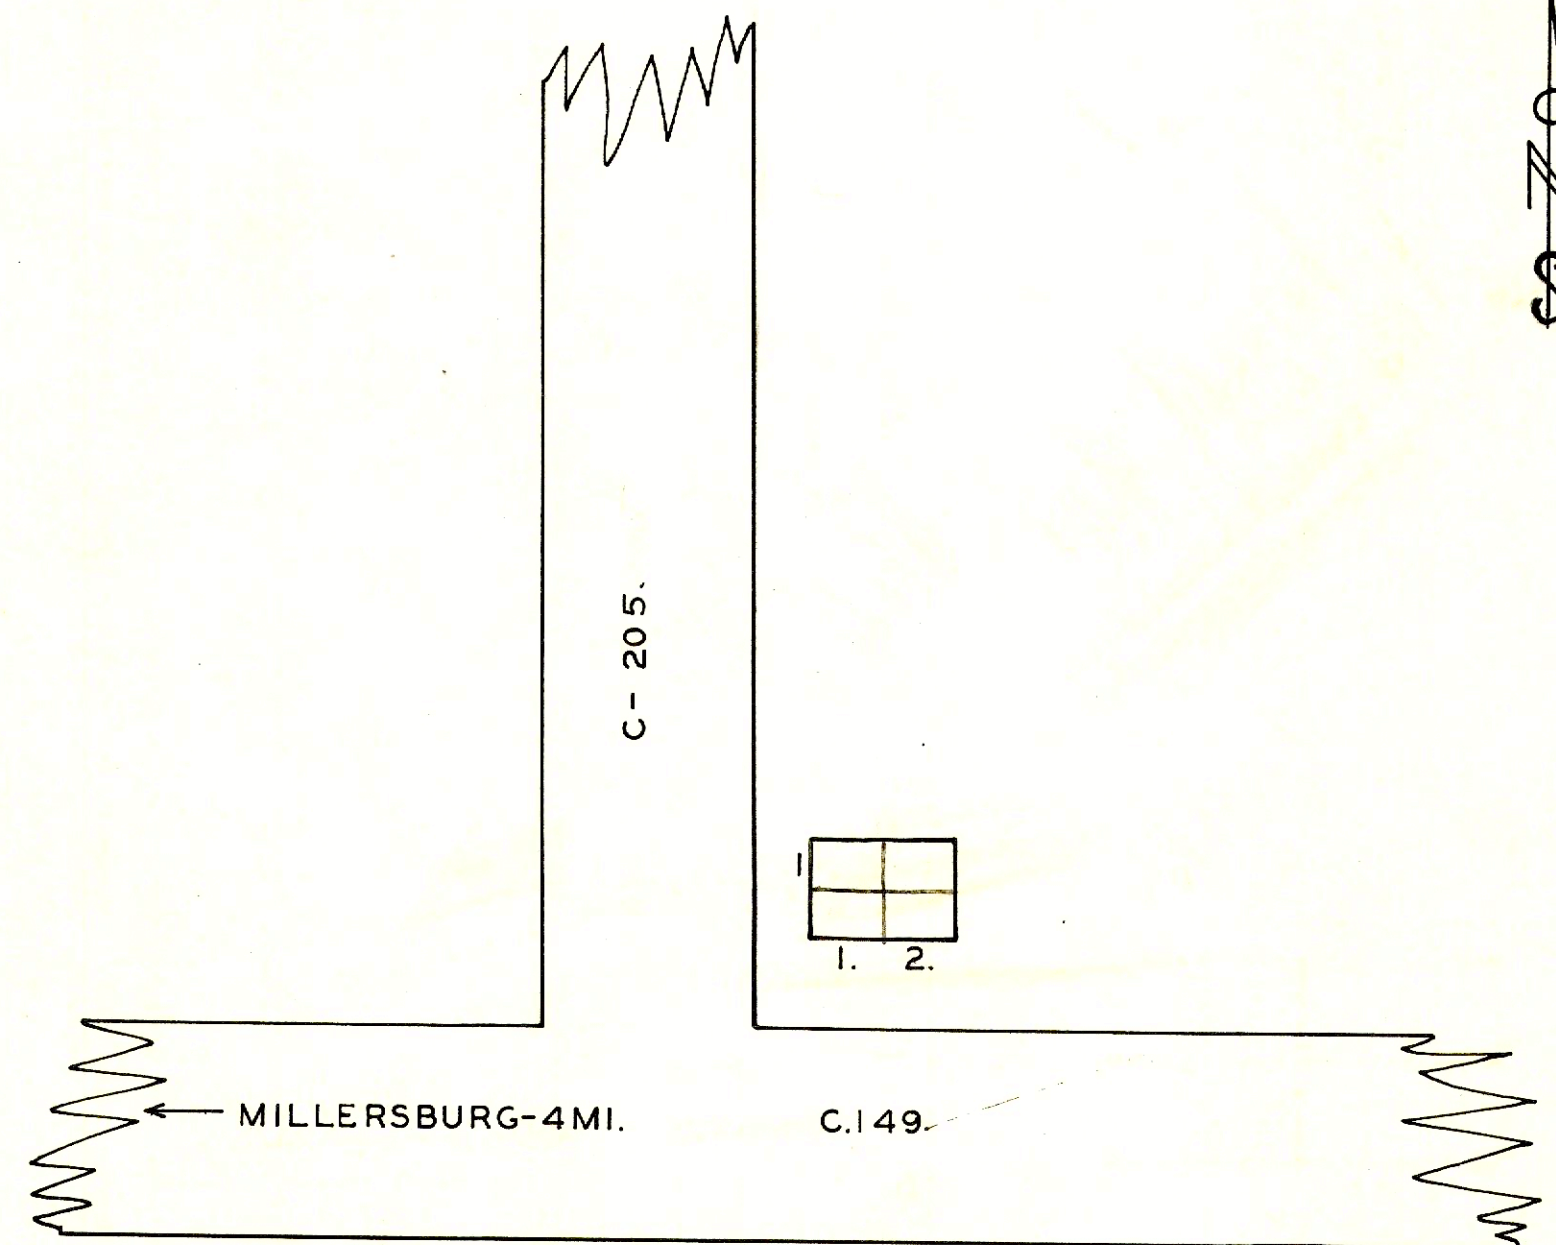

SCALE 20' = 1" .02 ACRE

No 149

YODER CEMETERY

HOLMES CO. BERLIN TWP.

OFFICIAL PROJECT NOS. 465-42-3-467
665-42-3-232

LEGEND	HISTORY
① REVOLUTIONARY WAR. PART OF ORIGINAL	
⑩ WAR OF 1812. U.S. MILITARY GRANT.	
⑮ WAR WITH MEXICO. CEM. ESTABLISHED	
⑲ CIVIL WAR. ABOUT 1870.	
⑳ SPANISH-AM. WAR.	
㉑ WORLD WAR.	

SCALE 20' = 1" .003 ACRE

No 151

ISAC YODER CEMETERY

HOLMES CO. BERLIN TWP.

OFFICIAL PROJECT NOS. 465-42-3-467
665-42-3-232

LEGEND	HISTORY
① REVOLUTIONARY WAR. PART OF ORIGINAL	
⑩ WAR OF 1812. U.S. MILITARY GRANT.	
⑮ WAR WITH MEXICO. CEM. ESTABLISHED	
⑲ CIVIL WAR. ABOUT 1868.	
⑳ SPANISH-AM. WAR.	
㉑ WORLD WAR.	

SCALE 20' = 1" .018 ACRE

No 74

E. J. MILLER CEMETERY

HOLMES CO. CLARK TWP.

OFFICIAL PROJECT NOS. 465-42-3-467
665-42-3-232

LEGEND	HISTORY
① REVOLUTIONARY WAR. PART OF ORIGINAL	
⑩ WAR OF 1812. U.S. MILITARY GRANT.	
⑮ WAR WITH MEXICO. CEM. ESTABLISHED	
⑲ CIVIL WAR. ABOUT 1860.	
⑳ SPANISH-AM. WAR.	
㉑ WORLD WAR.	

SCALE 20' = 1" .009 ACRE