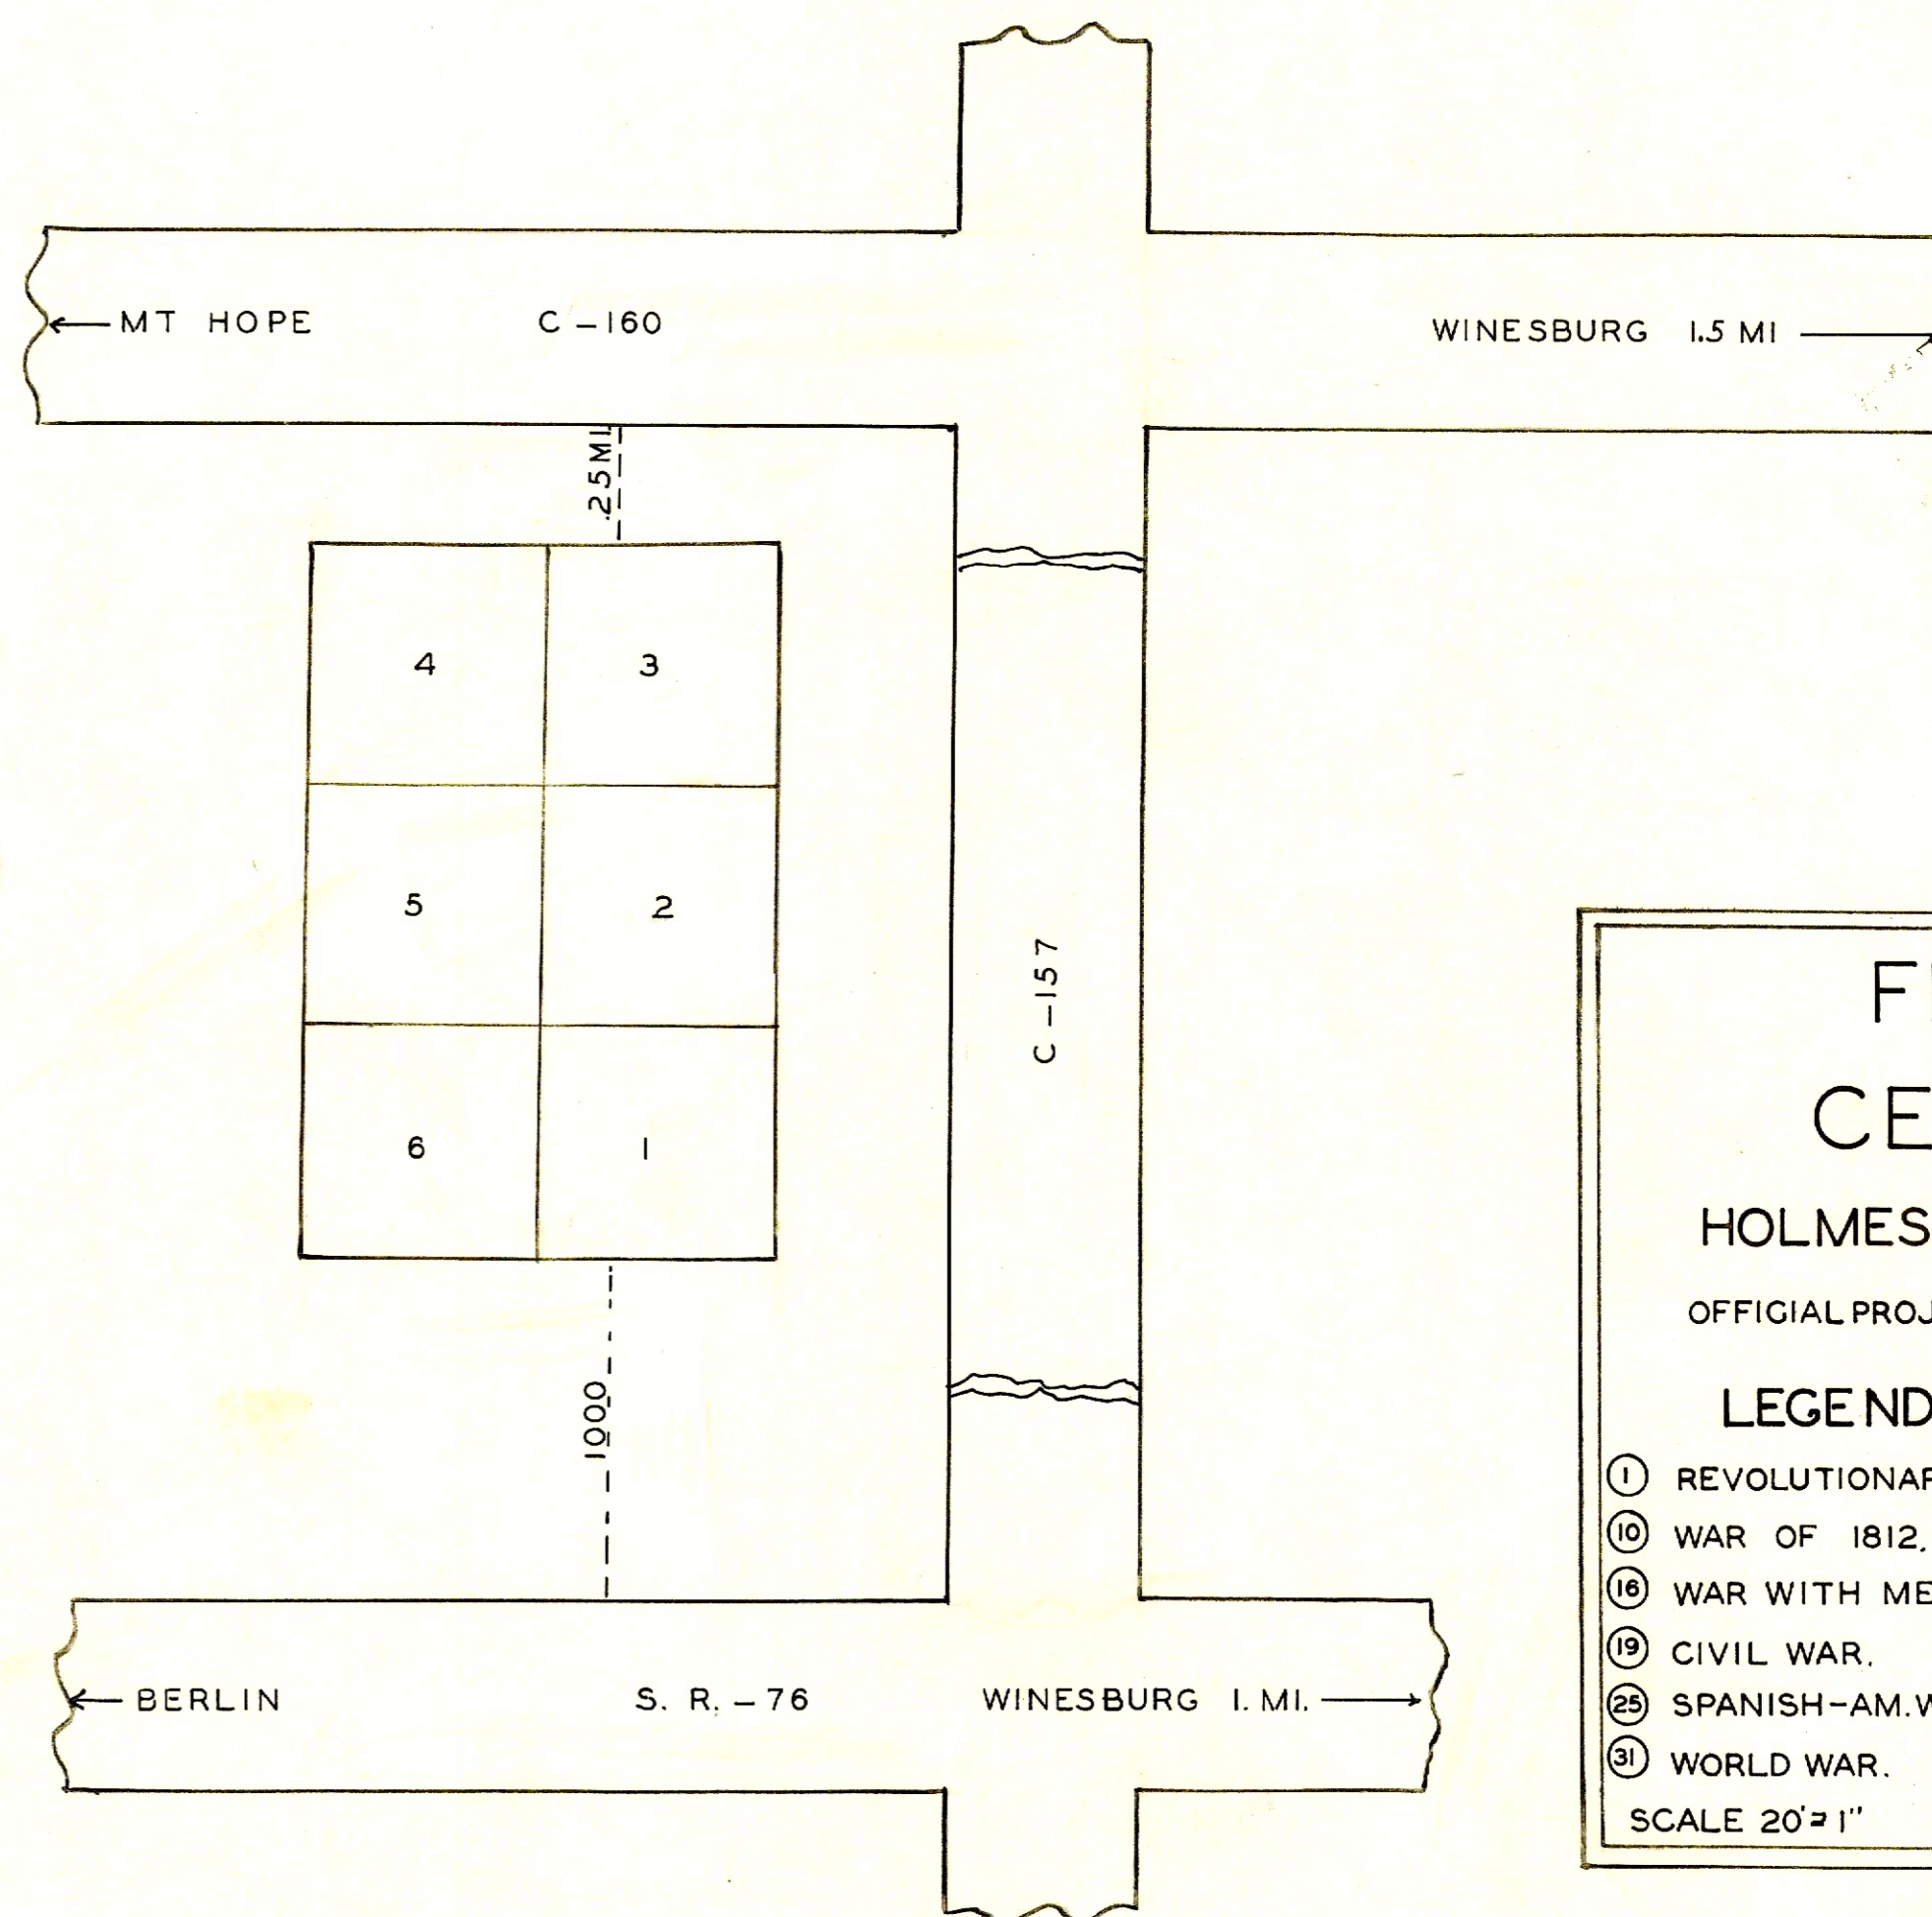

SSA

N^o141

WEAVER CEMETERY
HOLMES CO. WALNUTCREEK TWP.

OFFICIAL PROJECT NOS. 465-42-3-467
665-42-3-232

LEGEND	HISTORY
(1) REVOLUTIONARY WAR. PART OF ORIGINAL	
(10) WAR OF 1812. U.S. MILITARY GRANT.	
(16) WAR WITH MEXICO. GEM. ESTABLISHED	
(19) CIVIL WAR. ABOUT 1919.	
(29) SPANISH-AM. WAR.	
(31) WORLD WAR.	

SCALE 20' = 1" .05 ACRE

SSA

N^o29

FEIKERT CEMETERY
HOLMES CO. PAINT TWP.

OFFICIAL PROJECT NOS. 465-42-3-467
665-42-3-232

LEGEND	HISTORY
(1) REVOLUTIONARY WAR. PART OF ORIGINAL	
(10) WAR OF 1812. U.S. MILITARY GRANT.	
(16) WAR WITH MEXICO. GEM. ESTABLISHED	
(19) CIVIL WAR. ABOUT 1868.	
(29) SPANISH-AM. WAR.	
(31) WORLD WAR.	

SCALE 20' = 1" .086 ACRE

SSA

N^o142

HENRY A. WEAVER CEMETERY
HOLMES CO. WALNUTCREEK TWP.

OFFICIAL PROJECT NOS. 465-42-3-467
665-42-3-232

LEGEND	HISTORY
(1) REVOLUTIONARY WAR. PART OF ORIGINAL	
(10) WAR OF 1812. U.S. MILITARY GRANT.	
(16) WAR WITH MEXICO. GEM. ESTABLISHED	
(19) CIVIL WAR. ABOUT 1889	
(29) SPANISH-AM. WAR.	
(31) WORLD WAR.	

SCALE 20' = 1" .17 ACRE