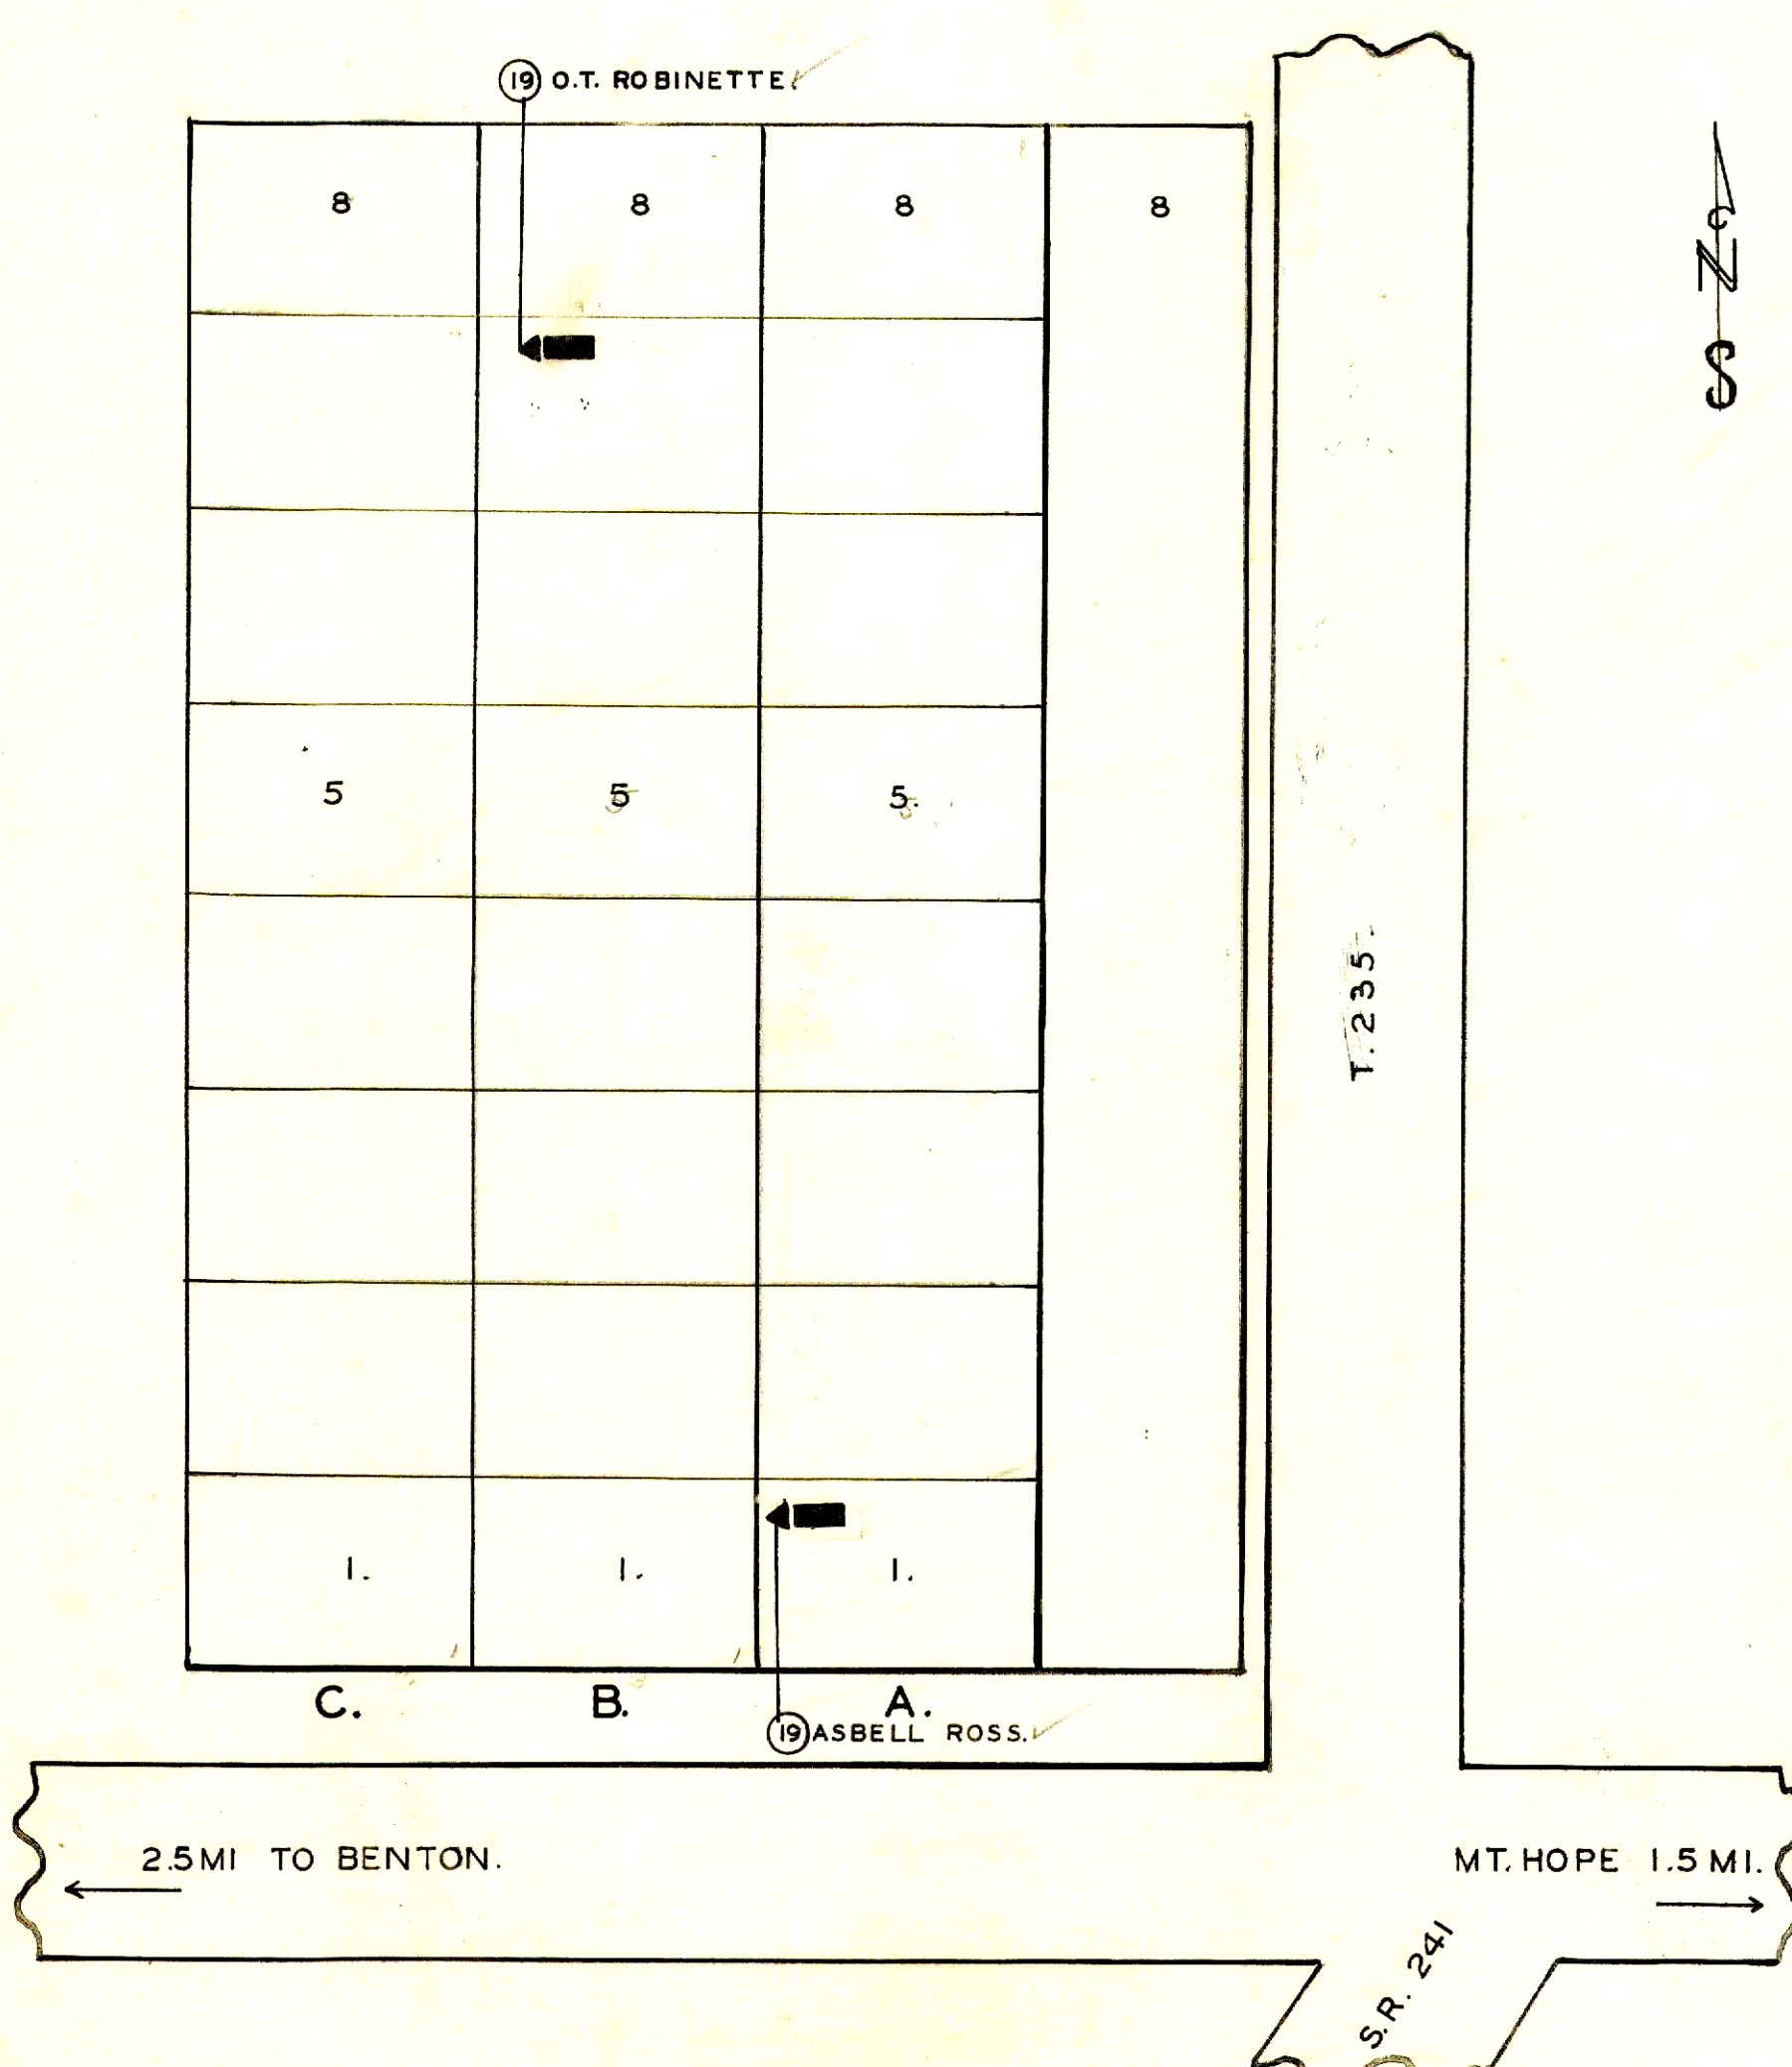

No 139

WALGOMOTT CEMETERY

HOLMES CO. SALT CREEK TWP.

OFFICIAL PROJECT NOS. 465-42-3-467
665-42-3-232

LEGEND	HISTORY
① REVOLUTIONARY WAR. PART OF ORIGINAL	
⑩ WAR OF 1812. CONGRESSIONAL LANDS.	
⑮ WAR WITH MEXICO. CEM. ESTABLISHED	
⑲ CIVIL WAR. ABOUT 1868.	
⑳ SPANISH-AM. WAR.	
㉑ WORLD WAR.	

SCALE 20"= 1" .211 ACRE

No 14

BAPTIST CEMETERY

HOLMES CO SALT CREEK TWP.

OFFICIAL PROJECT NOS. 465-42-3-467
665-42-3-232

LEGEND	HISTORY
① REVOLUTIONARY WAR. PART OF ORIGINAL	
⑩ WAR OF 1812. CONGRESSIONAL LANDS.	
⑮ WAR WITH MEXICO. CEM. ESTABLISHED	
⑲ CIVIL WAR. ABOUT 1868.	
⑳ SPANISH-AM. WAR.	
㉑ WORLD WAR.	

SCALE 20"= 1" .42 ACRE

No 66

McCULLAH CEMETERY

HOLMES CO. SALT CREEK TWP.

OFFICIAL PROJECT NOS. 465-42-3-467
665-42-3-232

LEGEND	HISTORY
① REVOLUTIONARY WAR. PART OF ORIGINAL	
⑩ WAR OF 1812. U.S. MILITARY GRANT.	
⑮ WAR WITH MEXICO. CEM. ESTABLISHED	
⑲ CIVIL WAR. ABOUT 1843.	
⑳ SPANISH-AM. WAR.	
㉑ WORLD WAR.	

SCALE 20"= 1" .15 ACRE

Redraw
See attached drawing