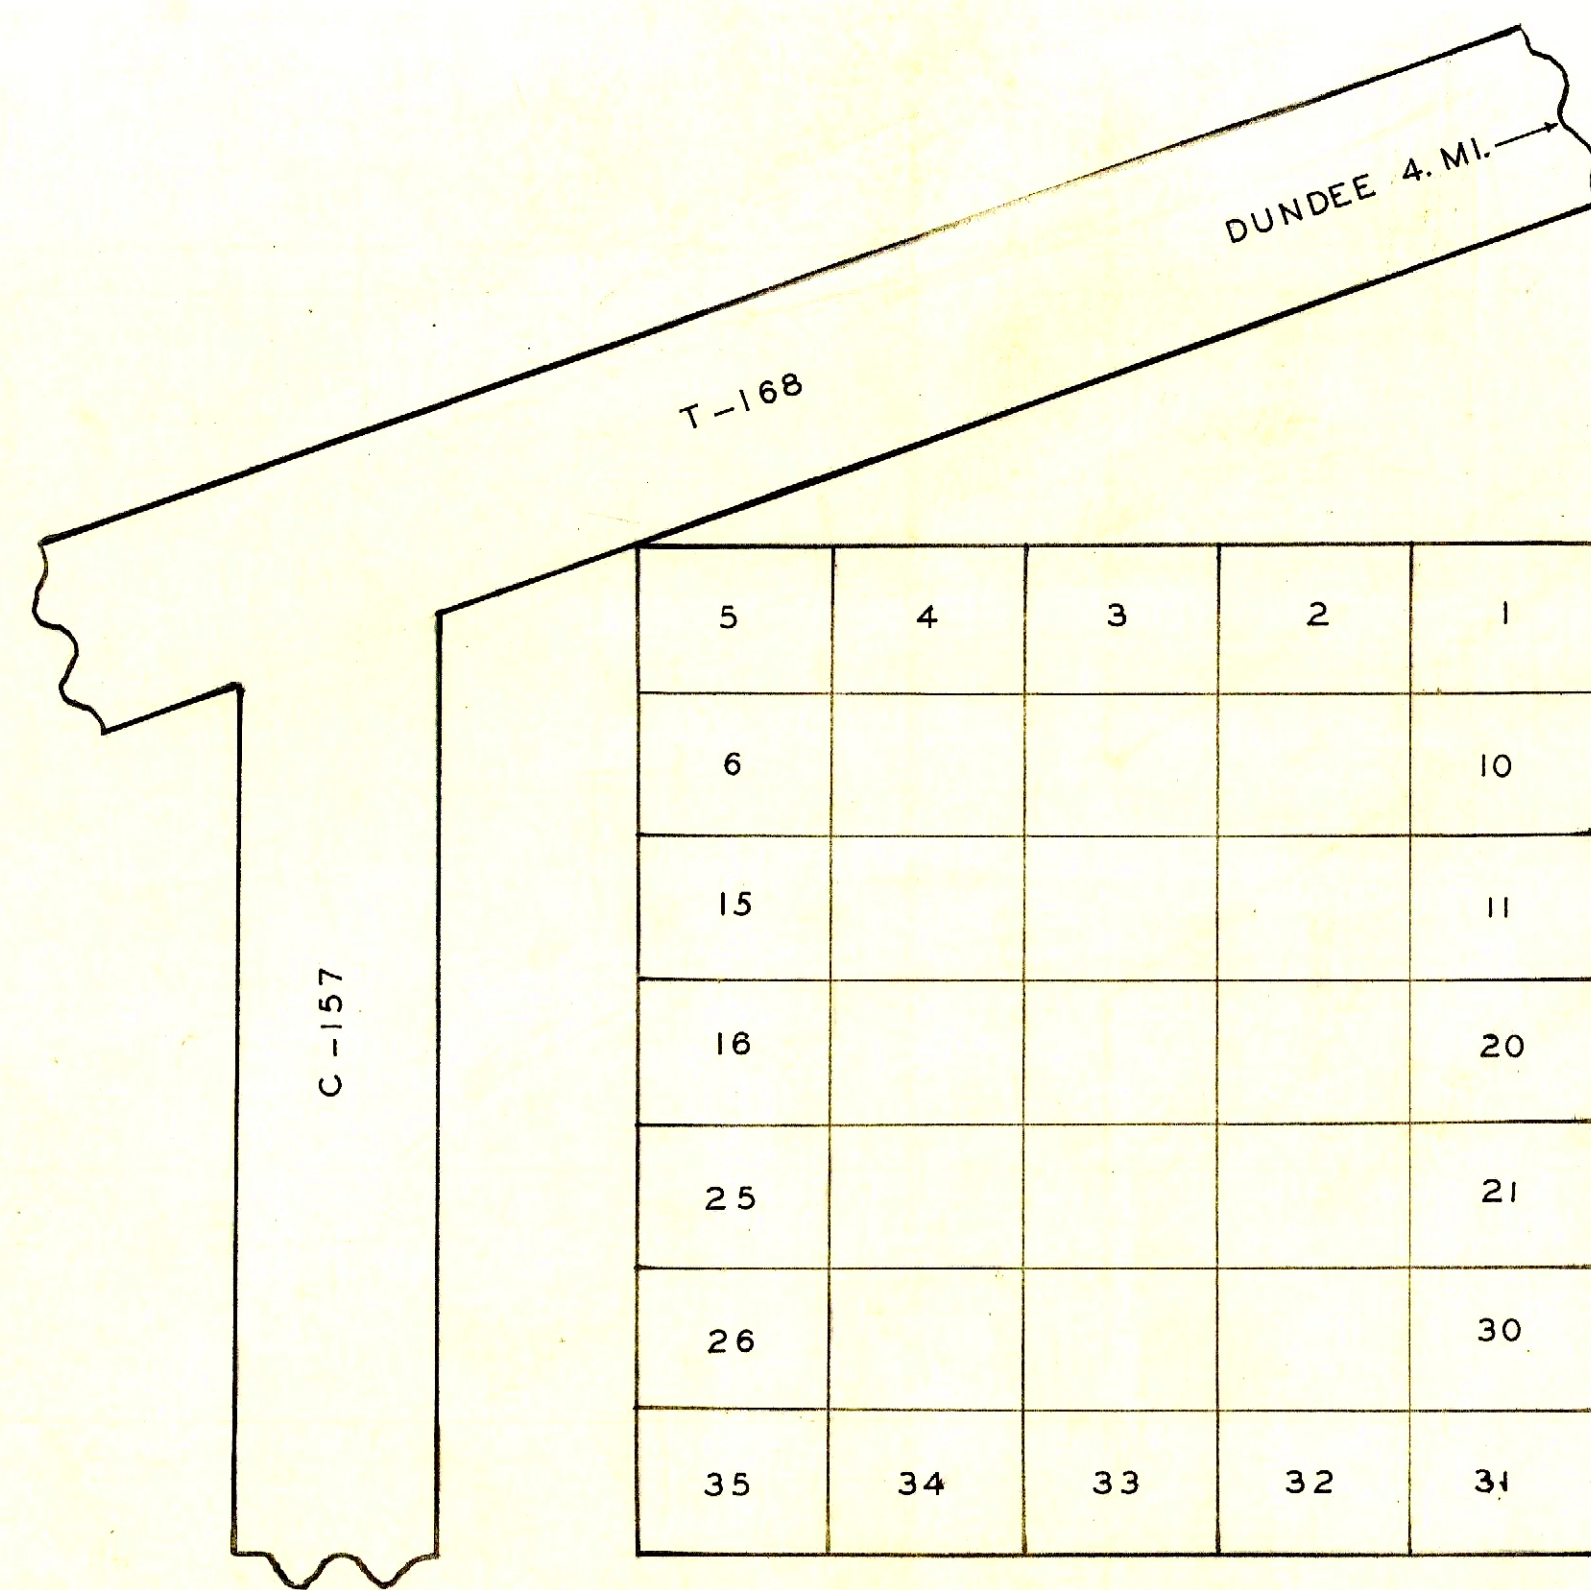

No 53

KOLB CEMETERY

HOLMES CO. WALNUTCREEK TWP

OFFICIAL PROJECT NOS. ⁴⁶⁵⁻⁴²⁻³⁻⁴⁶⁷
~~665-42-3-232~~

LEGEND	HISTORY
① REVOLUTIONARY WAR. PART OF ORIGINAL	
⑩ WAR OF 1812. U.S. MILITARY GRANT.	
⑪ WAR WITH MEXICO. CEM. ESTABLISHED	
⑲ CIVIL WAR. ABOUT 1871.	
⑳ SPANISH-AM. WAR.	
㉑ WORLD WAR.	

SCALE 20' = 1" .27 ACRE