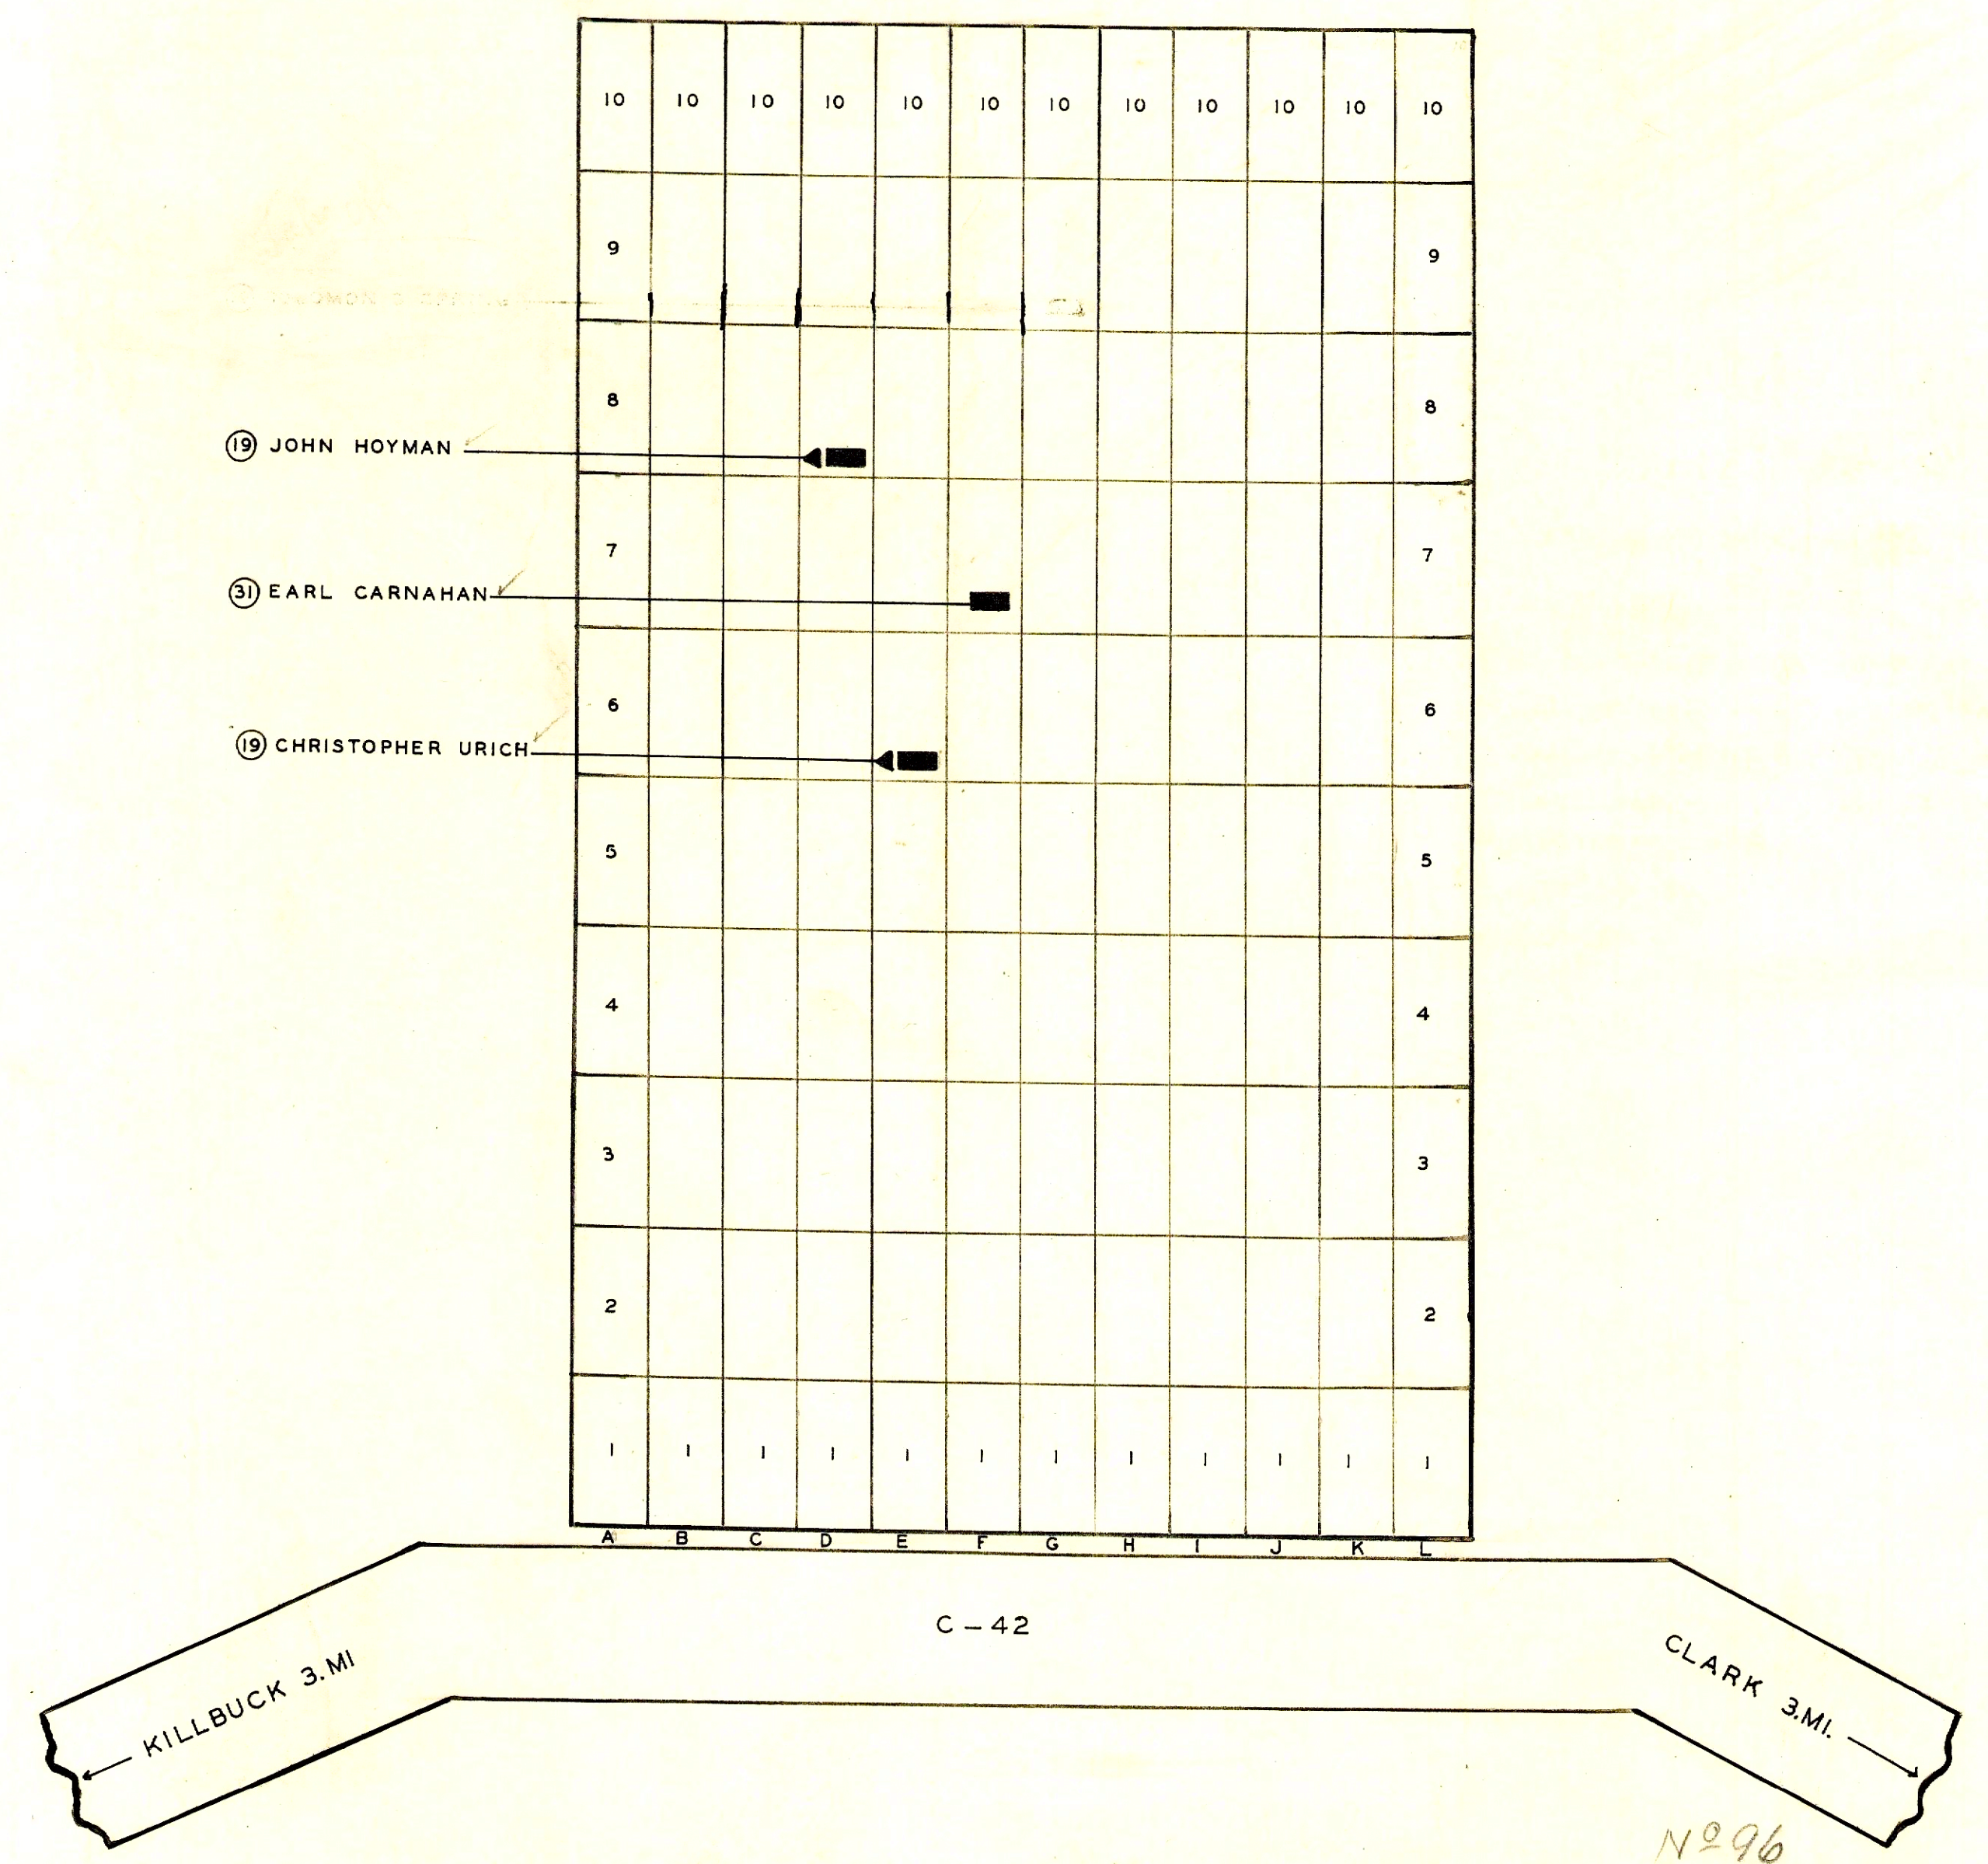

N^o 125

**TRAIL SWISS
CEMETERY**
HOLMES CO. WALNUTCREEK TWP

OFFICIAL PROJECT NOS. 465-42-3-467
665-42-3-232

LEGEND	HISTORY
(1) REVOLUTIONARY WAR. PART OF ORIGINAL	
(10) WAR OF 1812. U.S. MILITARY GRANT.	
(18) WAR WITH MEXICO. CEM. ESTABLISHED	
(19) CIVIL WAR. ABOUT 1870.	
(25) SPANISH-AM. WAR.	
(31) WORLD WAR.	

SCALE 20"= 1" .26 ACRE

(19) Solomon S. Spring

N^o 96

**PLEASANT GROVE
CEMETERY**
HOLMES CO. KILLBUCK TWP

OFFICIAL PROJECT NOS. 465-42-3-467
665-42-3-232

LEGEND	HISTORY
(1) REVOLUTIONARY WAR. PART OF ORIGINAL	
(10) WAR OF 1812. U.S. MILITARY GRANT.	
(18) WAR WITH MEXICO. CEM. ESTABLISHED	
(19) CIVIL WAR. ABOUT 1905.	
(25) SPANISH-AM. WAR.	
(31) WORLD WAR.	

SCALE 20"= 1" .71 ACRE