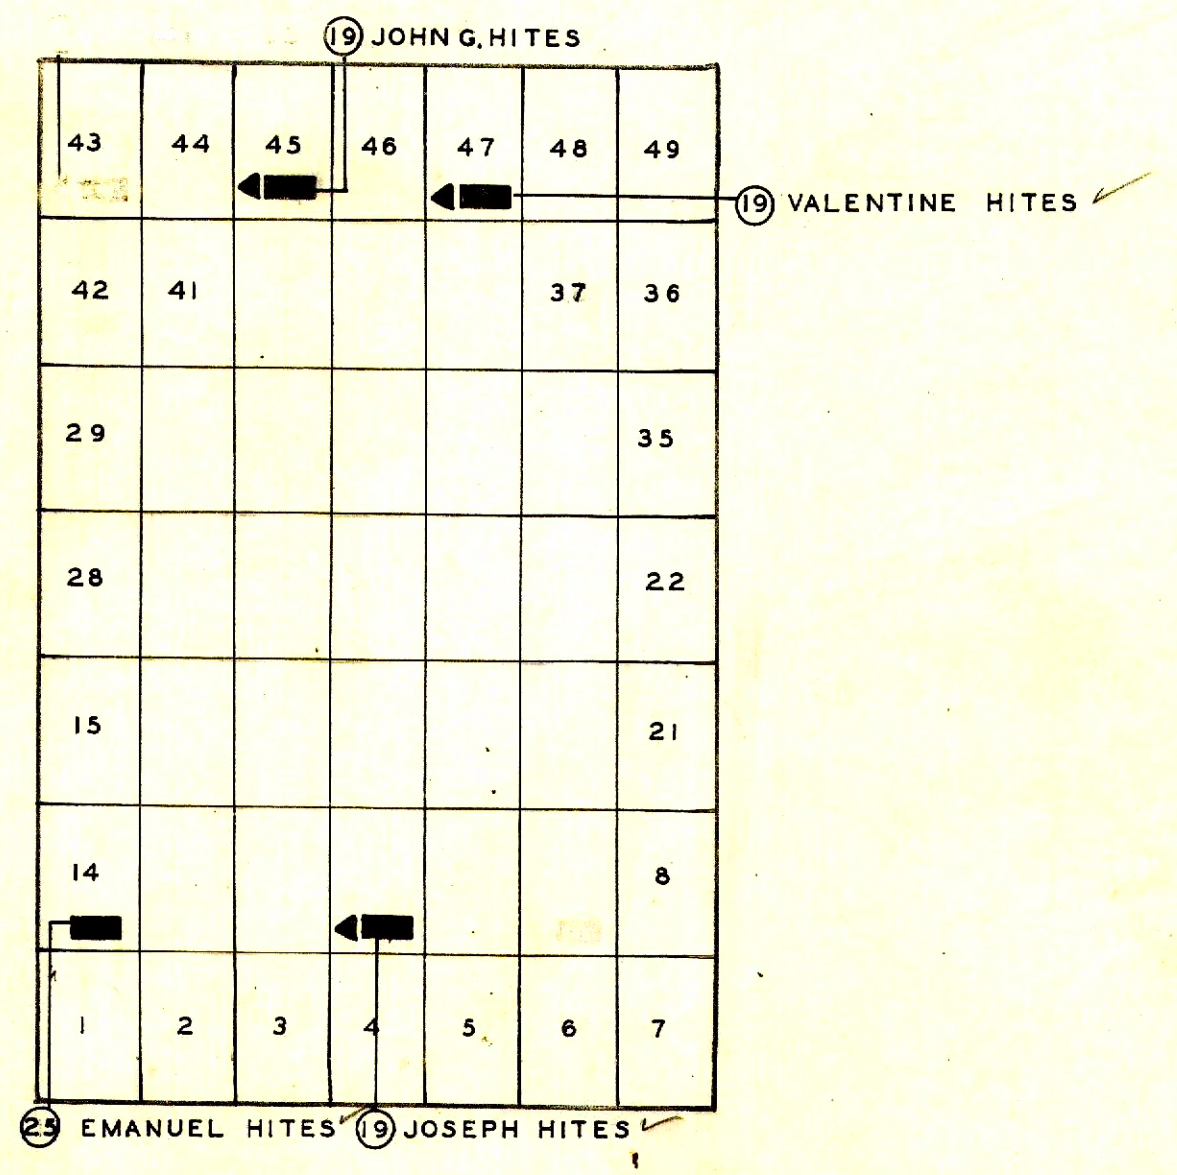

N° 42

HITES CEMETERY

HOLMES CO. PRAIRIE TWP.

OFFICIAL PROJECT NOS. 465-42-3-467
665-42-3-232

LEGEND	HISTORY
① REVOLUTIONARY WAR	PART OF ORIGINAL
⑩ WAR OF 1812	CONGRESSIONAL LAND
⑮ WAR WITH MEXICO	CEM.ESTABLISHED
⑲ CIVIL WAR	ABOUT 1872.
⑳ SPANISH-AM. WAR	
㉑ WORLD WAR	

SCALE 20"=1"   .154 ACRE