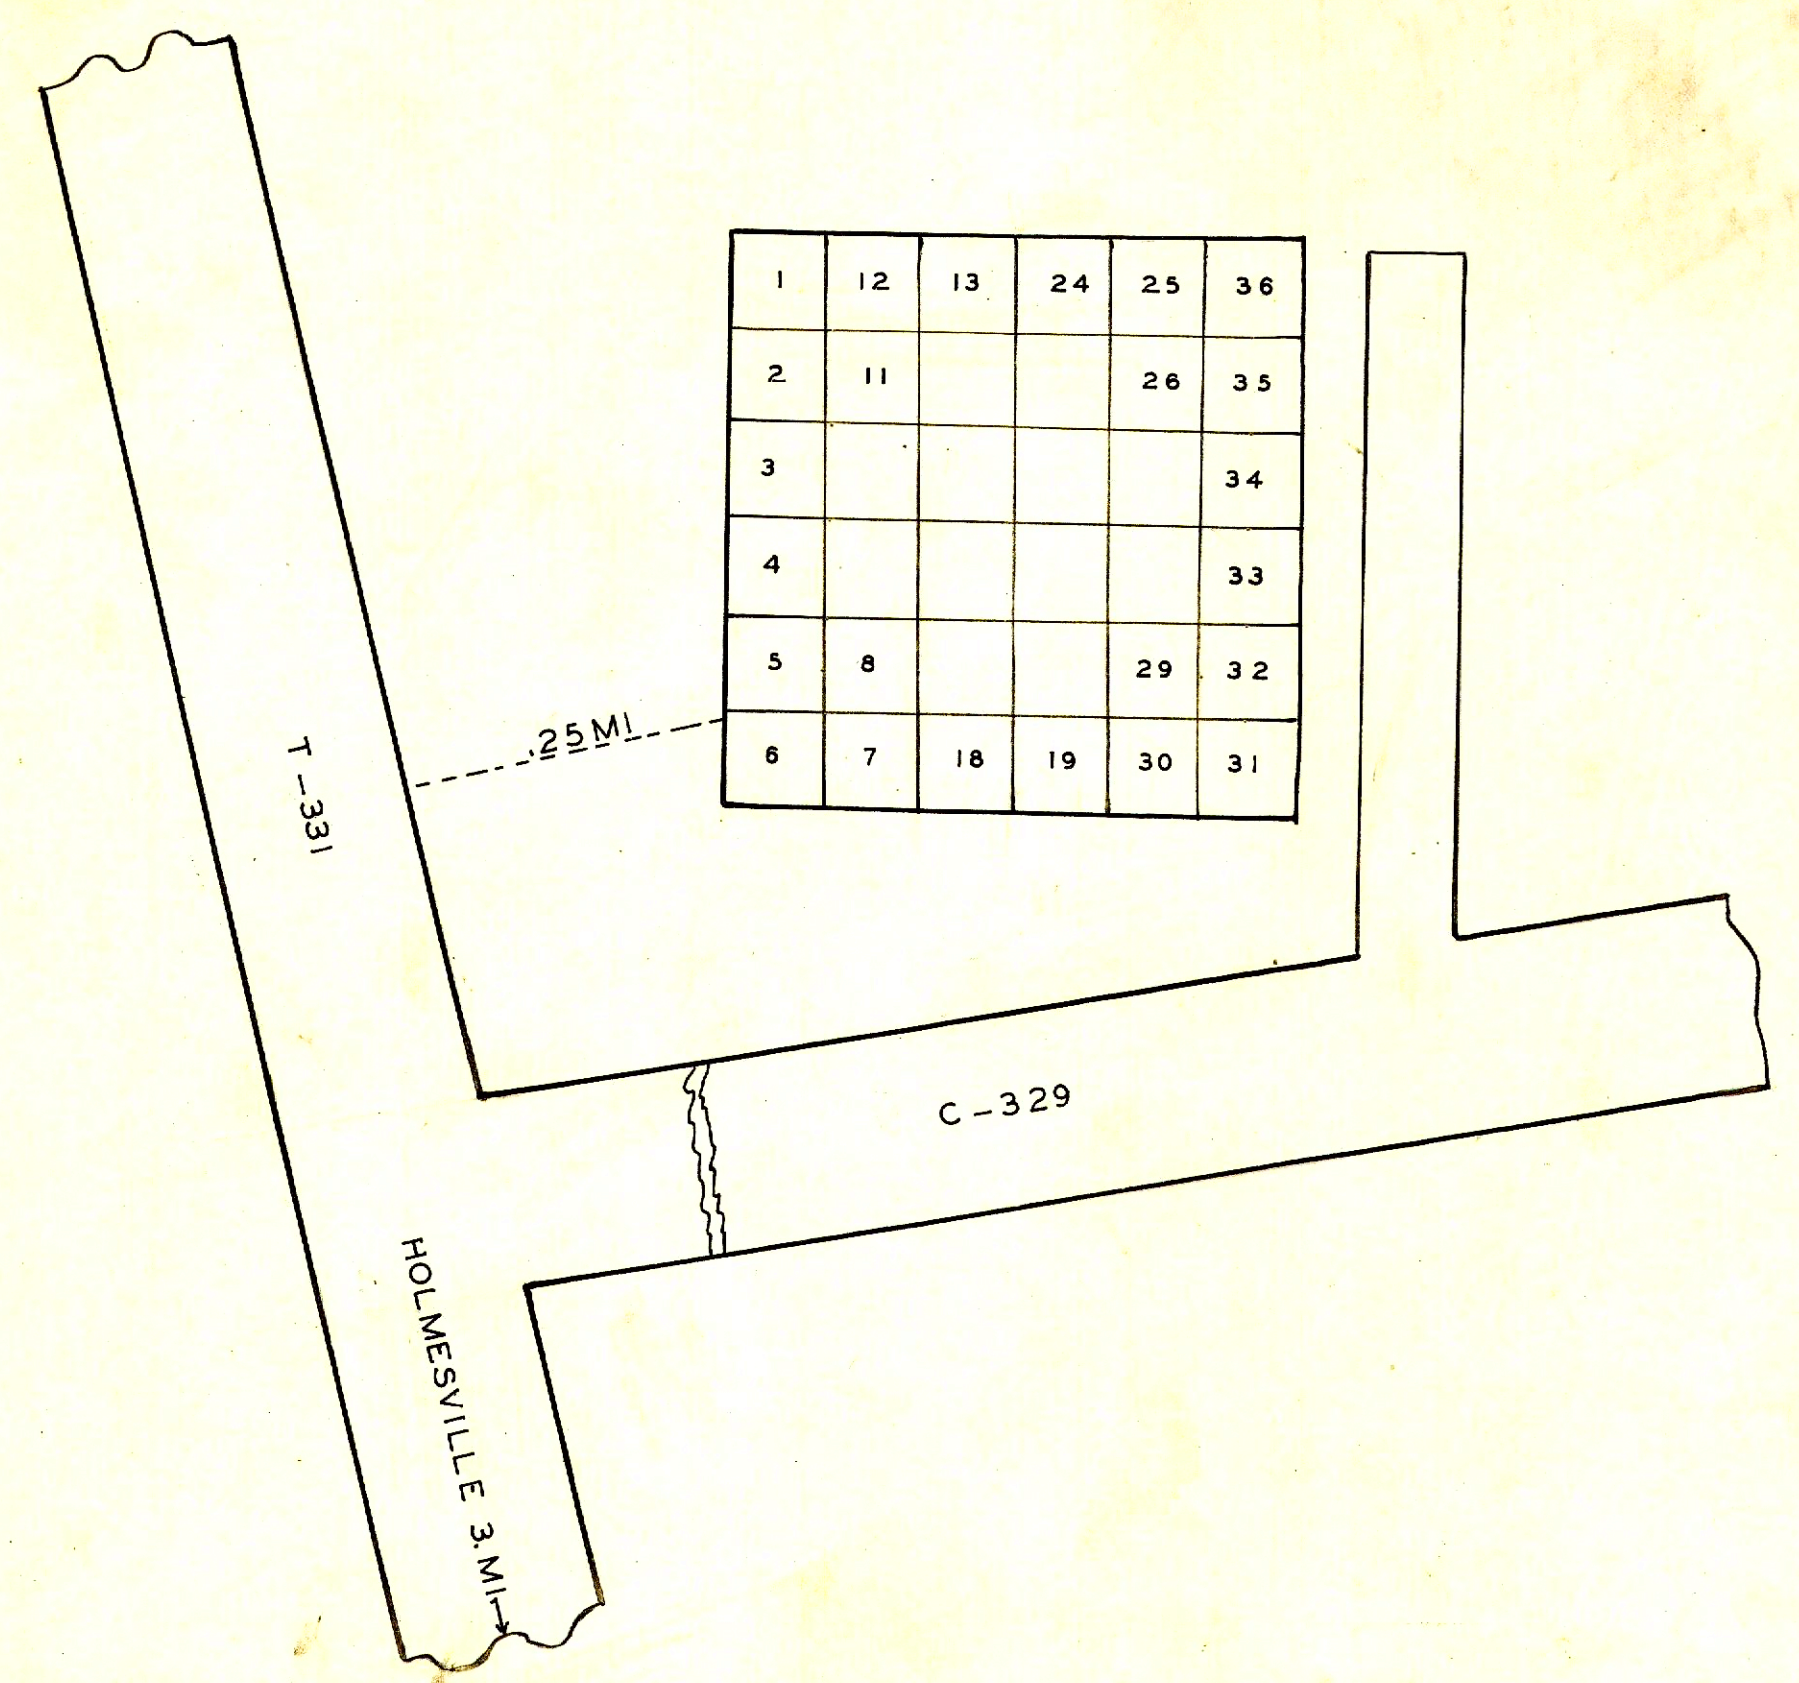

N° 35

GRAVEN CEMETERY

HOLMES CO. PRAIRIE TWP.

OFFICIAL PROJECT NOS. 465-42-3-467
665-42-3-232

LEGEND	HISTORY
① REVOLUTIONARY WAR	PART OF ORIGINAL
⑩ WAR OF 1812	CONGRESSIONAL LANDS.
⑮ WAR WITH MEXICO	CEM.ESTABLISHED
⑲ CIVIL WAR	ABOUT 1868.
⑳ SPANISH-AM. WAR	
㉑ WORLD WAR	

SCALE 20"=1   .08 ACRE

HOLMESVILLE 2.5 MI.
T-323