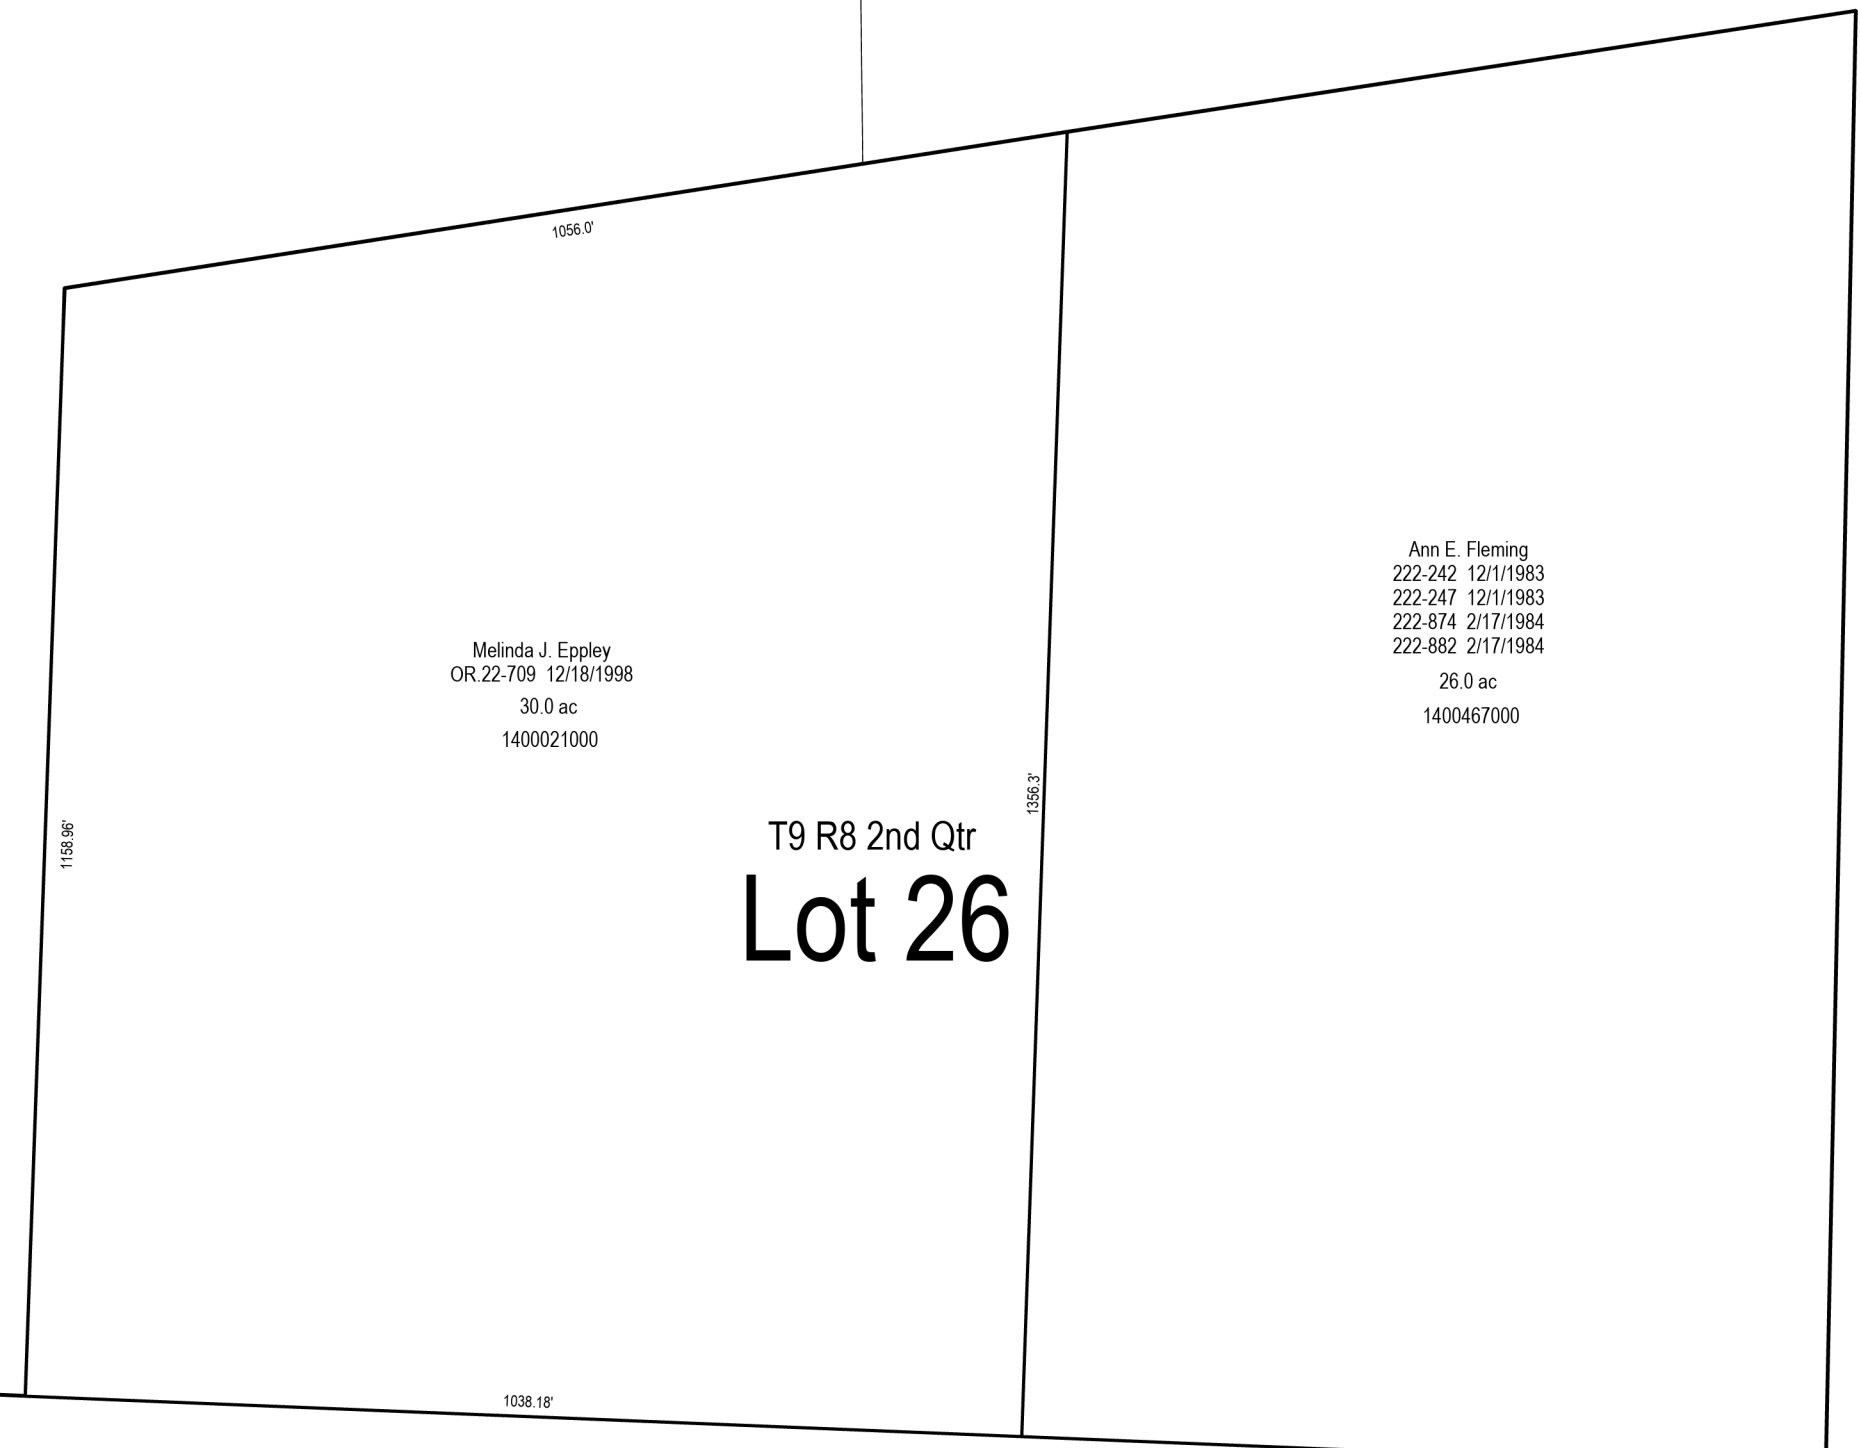

M-26

M-13

M-08

M-12

S.F.T.
new survey required for next transfer

Last Revision: 11/15/2024

Lots 5 & 26
2nd Qtr., T-9, R-8
Monroe Twp.
Holmes County, Ohio
M-27