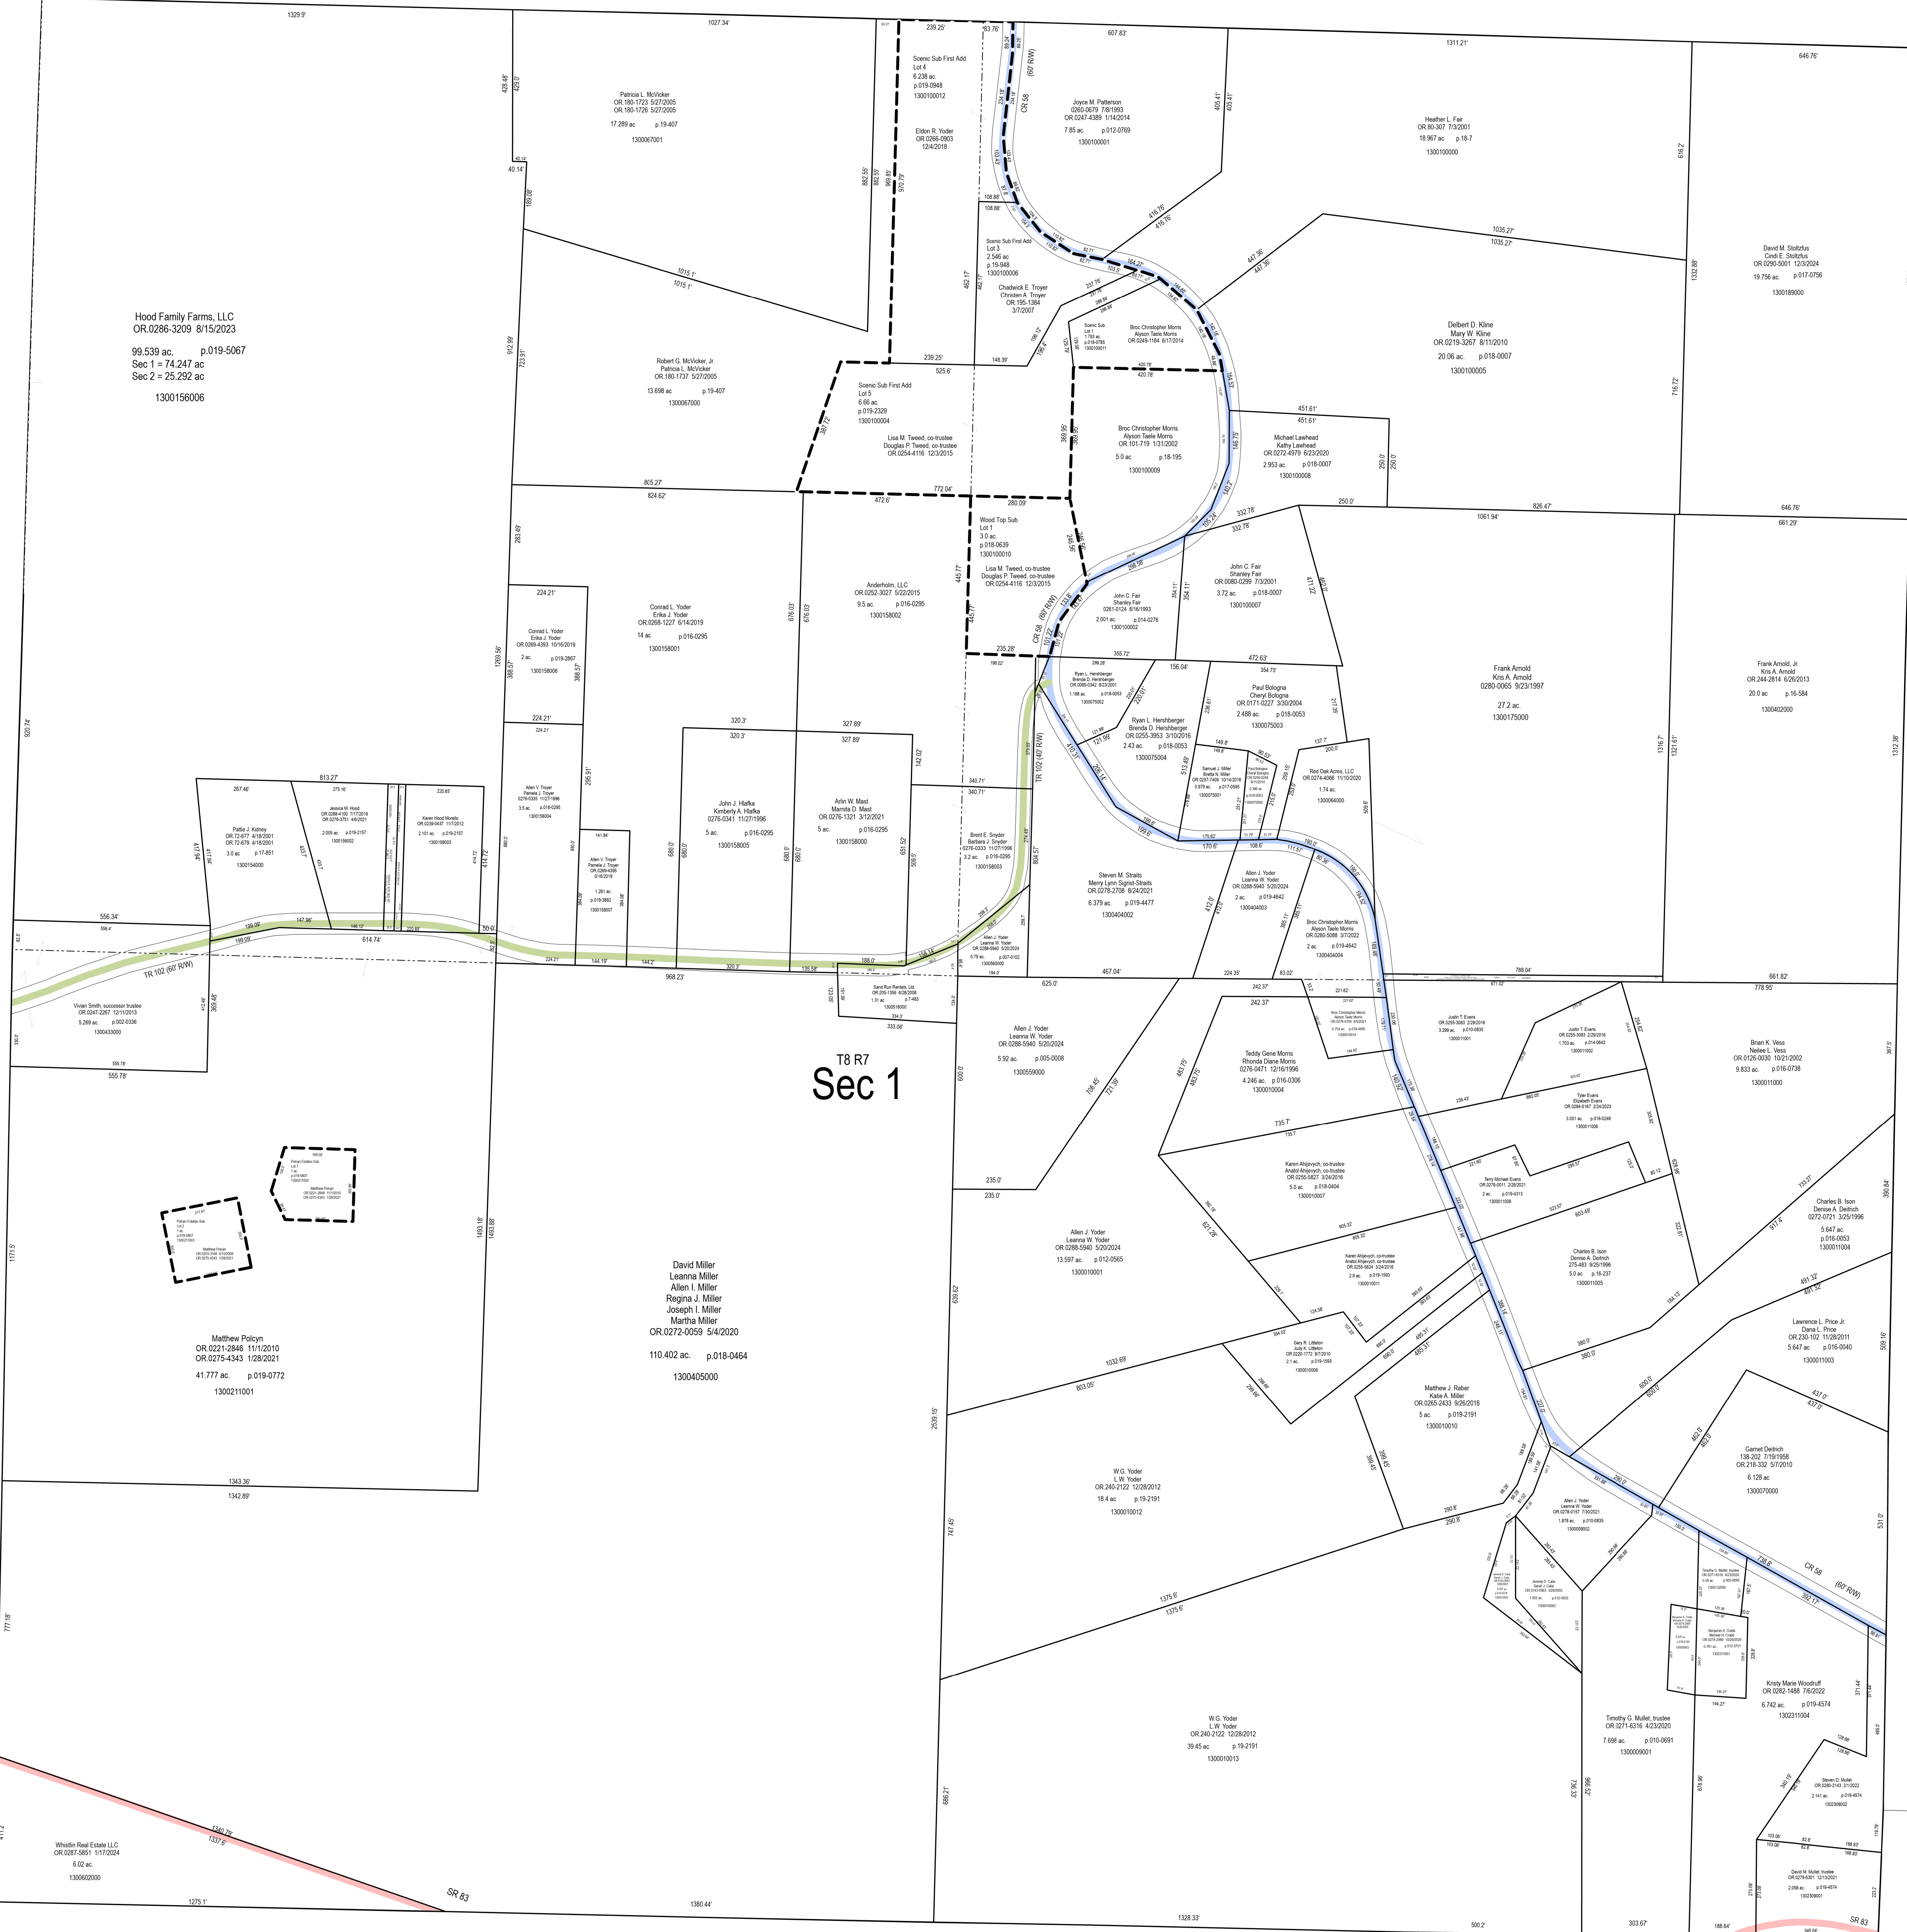

T8 R7
Sec 1

S.F.T.
new survey required for next transfer

Sec. 1, T-8, R-7
Mechanic Twp.
Holmes County, Ohio

MC-10